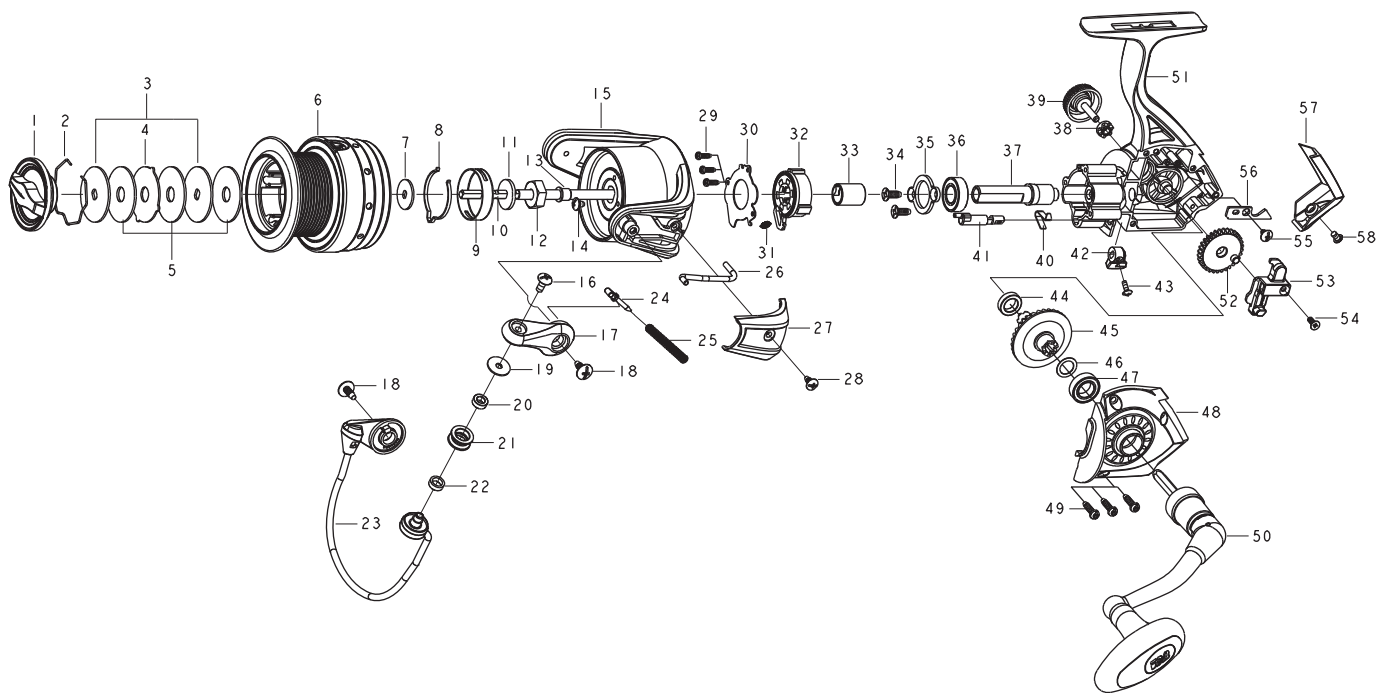

SPINNING REEL

GOJIRA

GGPT3000

Please order by parts number, not key number
Bitte, Best.-Nr. angeben (Nicht "key"-nr.)
Veuillez indiquer le numero de la pièce (Non "key" no.)

Key NO.	Parts No.	Parts name	Key NO.	Parts No.	Parts name
1	2YD-094-13	DRAG KNOB ASSEMBLY	30	2F5-436-01	ROLLER CLUTCH RETAINER
2	2E4-034-01	DRAG WASHER RETAINER	31	2Q2-021-01	SPRING
3	2W2-071-01	KEY WASHER	32	2YZ-027-01	ONE-WAY CLUTCH BEARING ASSEMBLY
4	2W3-035-01	EARED WASHER	33	2A4-082-01	ONE-WAY CLUTCH INNER TUBE
5	2W1-226-01	080-260 WASHER	34	2E1-077-01	F30-080 SCREW
6	2YT-535-06	SPOOL TOTAL ASSEMBLY	35	2F5-419-01	BEARING RETAINER
7	2W2-020-01	KEY WASHER	36	2Z1-005-06	816-5 BALL BEARING
8	2L3-015-01	CLICK LEAF SPRING	37	2G2-183-01	PINION GEAR
9	2F8-019-02	CLICK LEAF SPRING HOLDER	38	2C3-042-01	HANDLE SCREW SLEEVE
10	2M3-175-01	MAIN SHAFT	39	2H6-017-01	HANDLE SCREW CAP
11	2W2-015-01	KEY WASHER	40	2L5-010-01	ANTI-REVERSE CAM SPRING
12	2E3-094-01	ROTOR NUT	41	2A2-117-01	ANTI-REVERSE CAM
13	2C1-135-01	PINION GEAR BUSH	42	2A1-034-16	ANTI-REVERSE LEVER
14	2E1-036-01	B26-040 SCREW	43	2E2-013-02	B20M-060 SCREW
15	2R1-167-04	ROTOR	44	2Z1-009-06	711-3 BALL BEARING
16	2E2-018-01	B30M-080 SCREW	45	2G1-150-01	DRIVE GEAR
17	2R2-083-04	BAIL ARM	46	2W1-035-00	080-105 WASHER
18	2E1-025-01	b30-080 SCREW	47	2Z1-023-06	814-4 BALL BEARING
19	2C1-034-01	LINE ROLLER COLLAR	48	2B2-147-04	BODY COVER
20	2C1-120-01	COLLAR	49	2E1-055-01	A26-100 SCREW
21	2R6-020-02	LINE ROLLER	50	2YH-399-06	HANDLE TOTAL ASSEMBLY
22	2C2-032-01	LINE ROLLER BUSH	51	2B1-213-06	BODY
23	2YL-196-01	BAIL ASSEMBLY	52	2G3-103-01	OSCILLATING GEAR
24	2R5-203-01	BAIL TRIP SHAFT	53	2M1-085-01	OSCILLATING SILDER
25	2Q1-132-02	BAIL SPRING	54	2E2-009-02	F23M-060 SCREW
26	2R5-208-01	BAIL PAWL	55	2E1-073-01	B20-060 SCREW
27	2R4-234-02	BAIL SPRING COVER	56	2F6-138-01	OSCILLATING SILDER GUIDE
28	2E1-015-02	B26-060 SCREW	57	2F5-585-01	REAR COVER
29	2E1-050-01	A20-060 SCREW	58	2E1-071-01	B26-040 SCREW