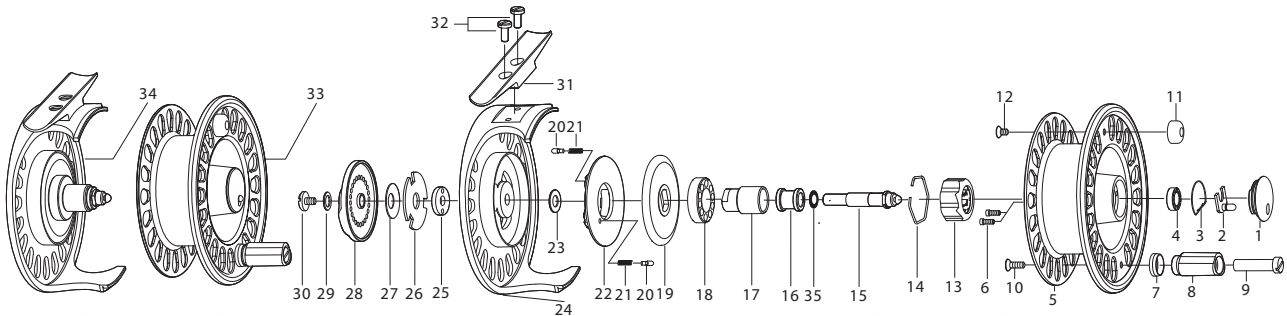

S211 / S209 / S208 / S206 PARTS LIST

Key NO.	Parts NO.	Parts name	Key NO.	Parts NO.	Parts name	
1	2S2-010-02	COOLING SHIELD	25	2E3-054-01	NUT	
2	2YE-001-01	SPOOL RELEASE LEVER ASSY	26	2W1-187-01	072-256 WASHER	
3	2Q3-088-01	SPOOL RELEASE LEVER SPRING	27	2L1-016-01	SPRING WASHER	
4	2Z1-013-02	610-3 BALL BEARING	28	2D1-055-01	DRAG KNOB	
5	2S1-227-01	SPOOL	29	2W1-054-01	052-080 WASHER	
6	2E2-045-01	X20M-050 SCREW	30	2E0-041-01	X30M-045 SCREW	
7	2C3-032-02	HANDLE KNOB RING	31	2F8-091-02	STAND	
8	2H4-048-01	HANDLE KNOB	32	2E0-030-01	STAND SCREW	
9	2E0-020-02	HANDLE KNOB SCREW	33	2YT-327-01	SPOOL TOTAL ASSEMBLY	
10	2E2-052-02	F26M-080 SCREW	34	2YB-178-01	BODY TOTAL ASSEMBLY	
11	2R8-064-02	BALANCER	35	2W1-087-01	060-080WASHER	
12	2E2-014-02	F26M-060 SCREW	S208	5	2S1-229-01	SPOOL
13	2YZ-013-01	ONE-WAY CLUTCH BEARING ASSEMBLY	SPECIAL	24	2B1-102-02	BODY
14	2E4-009-01	DRAG WASHER RETAINER	PARTS	33	2YT-329-01	SPOOL TOTAL ASSEMBLY
15	2M3-090-01	SPOOL SHAFT	34	2YB-182-01	BODY TOTAL ASSEMBLY	
16	2C3-045-01	BUSH	S209	5	2S1-231-01	SPOOL
17	2A4-061-01	ONE-WAY CLUTCH INNER TUBE	SPECIAL	24	2B1-104-02	BODY
18	2Z1-008-01	1020-5 BALL BEARING	PARTS	33	2YT-331-01	SPOOL TOTAL ASSEMBLY
19	2YD-071-02	BRAKE DISC ASSY	34	2YB-186-01	BODY TOTAL ASSEMBLY	
20	2P1-054-01	CLICK PIN	S211	5	2S1-233-01	SPOOL
21	2Q2-019-01	CLICK PIN SPRING	SPECIAL	24	2B1-106-02	BODY
22	2F8-092-01	CLICK HOLDER	PARTS	33	2YT-333-01	SPOOL TOTAL ASSEMBLY
23	2W1-075-03	051-100 WASHER	34	2YB-190-01	BODY TOTAL ASSEMBLY	
24	2B1-100-02	BODY