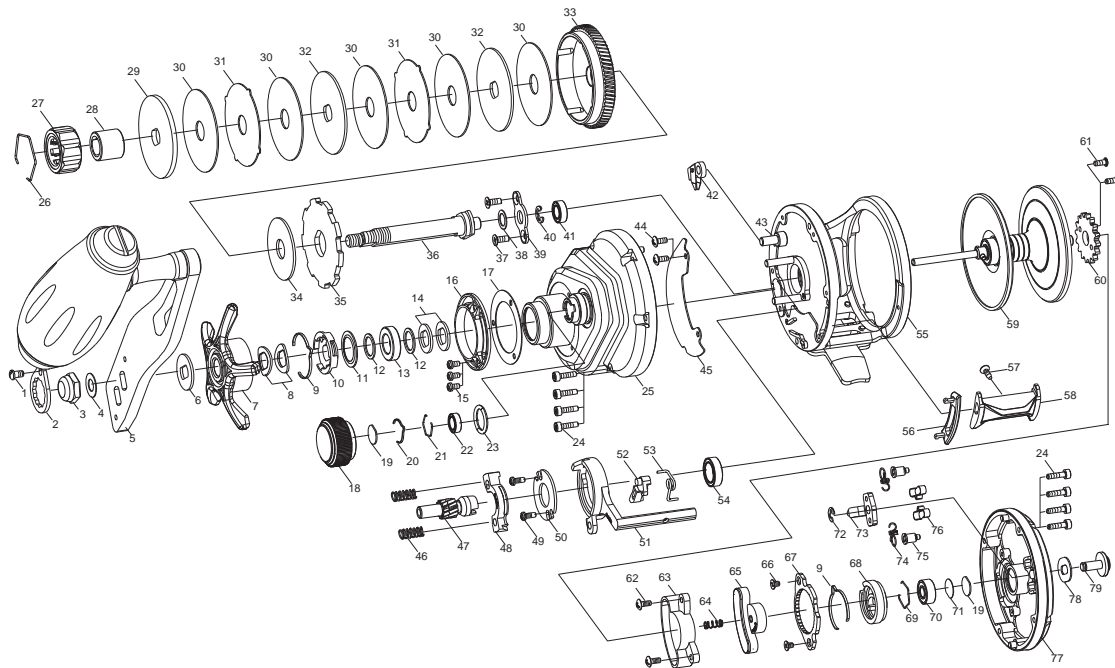

# TYA5L/TYA5HL

Key NO.	Parts No.	Parts name	Key NO.	Parts No.	Parts name
1	2E0-006-03	X26M-045 SCREW	43	2P1-078-01	ANTI-REVERSE PAWL PIN
2	2F6-043-01	ROTOR NUT HOLDING PLATE	44	2E2-092-01	B20M-050 SCREW
3	2E3-027-02	HANDLE NUT	45	2F5-572-01	DUST COVER
4	2W1-075-02	051-100 WASHER	46	2Q1-144-01	YOKE SPRING
5	2YH-572-01	HANDLE TOTAL ASSEMBLY	47	2G2-206-01	PINION GEAR
6	2W2-044-01	KEY WASHER	48	2A2-137-01	PINION YOKE
7	2YD-139-01	STAR DRAG LEVER ASSY	49	2E2-044-01	A20M-050 SCREW
8	2L1-025-01	SPRING WASHER	50	2F8-159-01	CLUTCH CAM RETAINER
9	2L3-058-01	CLICK LEAF SPRING	51	2A2-136-01	CLUTCH CAM
10	2F8-147-01	CLICK LEAF SPRING HOLDER	52	2A4-103-01	CLUTCH PAWL
11	2E9-063-01	PROOF WATER RING	53	2Q3-138-01	CLUTCH PAWL SPRING
12	2W1-035-06	080-105 WASHER	54	2Z1-010-02	812-3.5 BALL BEARING
13	2Z1-004-02	814-3.5 BALL BEARING	55	2YB-296-01	BODY ASSEMBLY
14	2W2-043-01	KEY WASHER	56	2C4-031-01	CASTING BAR GUIDE
15	2E2-050-01	A20M-035 SCREW	57	2E1-059-01	F20-060 SCREW
16	2F5-570-01	REAR COVER	58	2S3-041-01	CASTING BUTTON
17	2F5-589-01	RING B	59	2YT-619-01	SPOOL TOTAL ASSEMBLY
18	2YD-138-01	DRAG KNOB ASSEMBLY	60	2F3-087-01	CLICK GEAR
19	2W5-079-04	CAST CONTROL SPACER	61	2E2-099-01	B20M-060 SCREW
20	2L3-061-01	CLICK LEAF SPRING	62	2E2-092-01	B20M-050 SCREW
21	2E4-019-01	BEARING RETAINER	63	2F8-161-01	FIXER
22	2Z1-001-02	508-2.5 BALL BEARING	64	2Q1-014-01	CLICK PIN SPRING
23	2E9-062-01	O RING	65	2YD-137-01	MAGNET ASSEMBLY
24	2E2-107-01	H20M-080 SCREW	66	2E2-103-01	F20M-030 SCREW
25	2YF-213-01	LEFT SIDE PAWL ASSEMBLY	67	2F3-088-01	DRAG KNOB CLICK NUT
26	2E4-021-01	DRAG WASHER RETAINER	68	2D1-102-01	BRAKE ADJUSTING KNOB
27	2YZ-013-01	ONE-WAY CLUTCH BEARING ASSEMBLY	69	2E4-011-01	BEARING RETAINER
28	2A4-026-01	ONE-WAY CLUTCH INNER TUBE	70	2Z1-022-02	410-4 BALL BEARING
29	2W2-096-02	KEY WASHER	71	2W5-079-04	CAST CONTROL SPACER
30	2W1-296-01	082-345 WASHER	72	2E5-006-01	E2.5 RETAINER
31	2W3-044-01	EARED WASHER	73	2F4-026-01	CLICK PAWL
32	2W2-096-01	KEY WASHER	74	2Q2-028-01	SPRING
33	2G1-186-01	DRIVE GEAR	75	2E0-068-01	SCREW
34	2W1-090-03	082-260 WASHER	76	2L5-030-01	CLICK PLATE
35	2A3-051-01	RATCHET	77	2F5-573-01	RIGHT SIDE COVER
36	2M3-194-01	DRIVE SHAFT	78	2W5-040-02	CLICK SWITCH WASHER
37	2E2-009-02	F23M-060 SCREW	79	2F7-014-01	CLICK SWITCH
38	2W1-070-03	052-080 WASHER			
39	2F6-149-01	DRIVE SHAFT RETAINER			
40	2E5-013-01	E3.0 RETAINER			
41	2Z1-017-02	509-3 BALL BEARING			
42	2YA-045-01	ANTI-REVERSE PAWL ASSEMBLY			