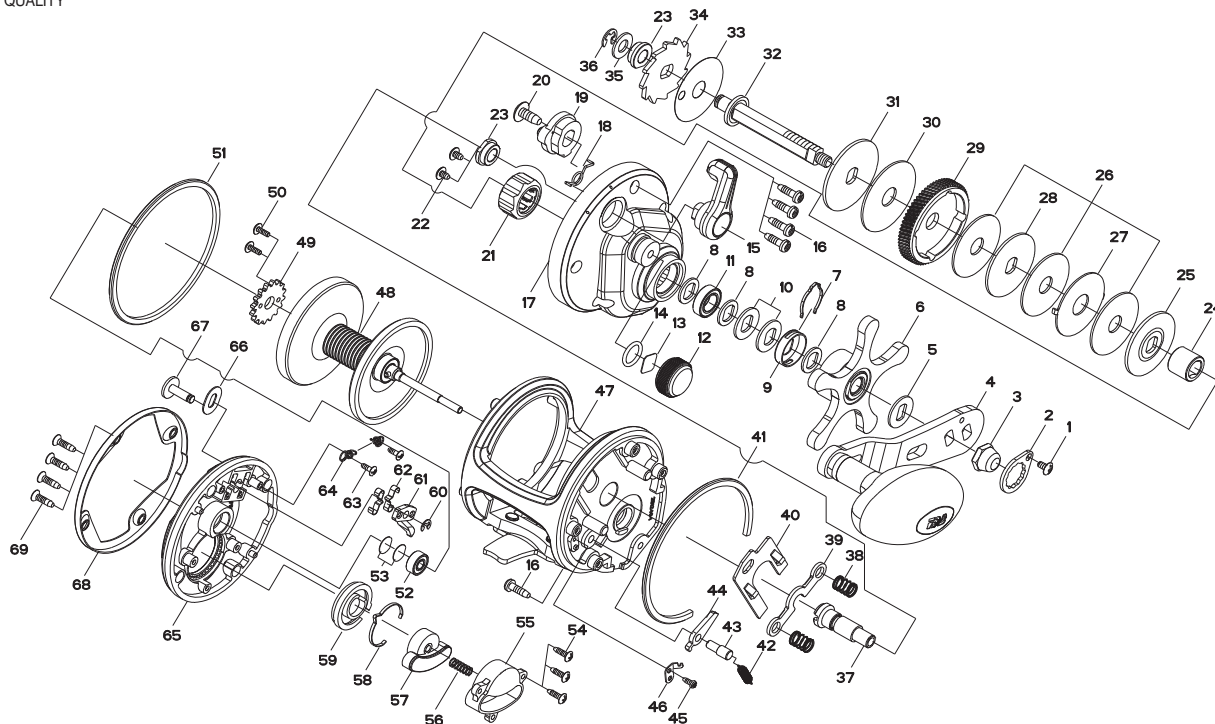

## SWA10R

Key	Parts No.	Parts name	Key	Parts No.	Parts name
48-50	2YT-607-01	SPOOL TOTAL ASSEMBLY	35	2W1-169-01	061-120 WASHER
1	2E2-006-03	B26M-050 SCREW	36	2E5-028-01	E4.0 RETAINER
2	2F6-043-01	ROTOR NUT HOLDING PLATE	37	2G2-210-01	PINION GEAR
3	2E3-027-01	HANDLE NUT	38	2Q1-080-01	YOKE SPRING
4	2YH-434-04	HANDLE TOTAL ASSEMBLY	39	2A2-068-01	PINION YOKE
5	2W2-044-01	KEY WASHER	40	2F6-067-01	YOKE PLATE
6	2YD-046-06	STAR DRAG LEVER ASSY	41	2F5-560-01	RING A
7	2L3-025-01	CLICK LEAF SPRING	42	2Q2-009-01	CLICK PAWL SPRING
8	2W2-043-01	KEY WASHER	43	2P1-036-01	ANTI-REVERSE PAWL PIN
9	2F8-060-01	CLICK LEAF SPRING HOLDER	44	2A4-055-01	ANTI-REVERSE PAWL
10	2L1-007-01	SPRING WASHER	45	2E1-032-01	A20-050 SCREW
11	2Z1-023-05	814-4 BALL BEARING	46	2F6-094-01	SPRING RETAIN
12	2E3-103-01	CAST CONTROL NUT	47	2YB-292-01	BODY ASSEMBLY
13	2W5-029-01	CAST CONTROL SPACER	48	2YS-300-01	SPOOL ASSEMBLY
14	2E9-062-01	O RING	49	2F3-087-01	CLICK GEAR
15	2S3-022-05	CASTING BUTTON	50	2E2-072-01	b20M-060 SCREW
16	2E1-009-01	A30-100 SCREW	51	2F5-562-01	RING B
17	2F5-559-01	RIGHT SIDE COVER	52	2Z1-022-05	410-4 BALL BEARING
18	2Q3-099-01	ANTI-REVERSE RATCHET SET	53	2W5-079-02	CAST CONTROL SPACER
19	2A2-069-01	CLUTCH CAM	54	2E1-048-01	B22-080 SCREW
20	2E1-014-01	B40-100 SCREW	55	2F8-156-01	FIXER
21	2YZ-013-01	ONE-WAY CLUTCH BEARING ASSEMBLY	56	2Q1-144-01	YOKE SPRING
22	2E1-036-01	B26-040 SCREW	57	2YD-136-01	MAGNET ASSEMBLY
23	2Z2-017-01	BUSHING	58	2L3-060-01	CLICK LEAF SPRING
24	2A4-026-01	ONE-WAY CLUTCH INNER TUBE	59	2D1-099-01	BRAKE ADJUSTING KNOB
25	2W2-046-01	KEY WASHER	60	2E5-006-01	E2.5 RETAINER
26	2W1-170-03	082-300 WASHER	61	2F4-026-01	CLICK PAWL
27	2W3-025-01	EARED WASHER	62	2L5-030-01	CLICK PLATE
28	2W2-045-01	KEY WASHER	63	2E1-073-01	B20-060 SCREW
29	2G1-096-01	ORIVE GEAR	64	2Q2-028-01	SPRING
30	2W1-192-02	090-340 WASHER	65	2F5-561-01	LEFT SIDE COVER
31	2W2-059-01	KEY WASHER	66	2W5-040-01	CLICK SWITCH WASHER
32	2M3-110-01	DRIVE SHAFT	67	2F7-006-01	CLICK SWITCH
33	2W1-286-01	081-310 WASHER	68	2F5-563-01	LEFT SIDE PLATE
34	2A3-034-01	RATCHET	69	2E1-082-01	E26-102 SCREW