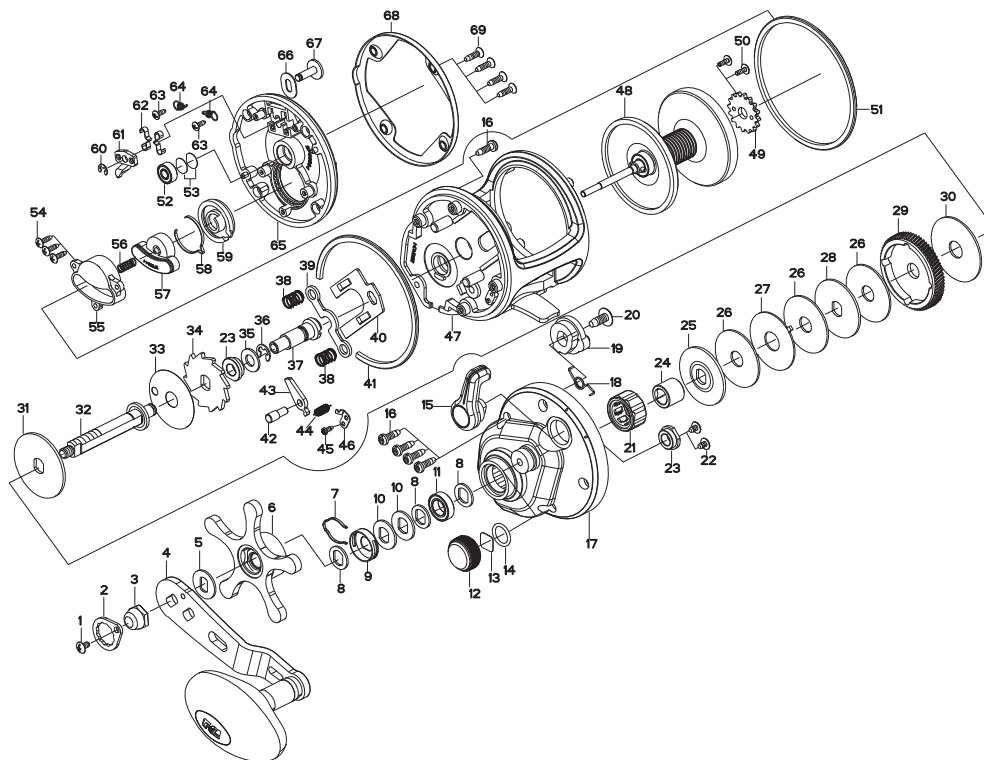

SALTWATER REEL **TOPTEC**

SWA10L

Key	Parts No.	Parts name	Key	Parts No.	Parts name
48-50	2YT-607-01	SPOOL TOTAL ASSEMBLY	35	2W1-169-01	061-120 WASHER
1	2E2-006-03	B26M-050 SCREW	36	2E5-028-01	E4.0 RETAINER
2	2F6-043-01	ROTOR NUT HOLDING PLATE	37	2G2-209-01	PINION GEAR
3	2E3-027-02	HANDLE NUT	38	2Q1-080-01	YOKE SPRING
4	2YH-573-02	HANDLE TOTAL ASSEMBLY	39	2A2-068-01	PINION YOKE
5	2W2-044-01	KEY WASHER	40	2F6-147-01	CLUTCH PAWL
6	2YD-046-05	STAR DRAG LEVER ASSY	41	2F5-560-01	RING A
7	2L3-025-01	CLICK LEAF SPRING	42	2P1-036-01	ANTI-REVERSE PAWL PIN
8	2W2-043-01	KEY WASHER	43	2A4-055-01	ANTI-REVERSE PAWL
9	2F8-060-01	CLICK LEAF SPRING HOLDER	44	2Q2-009-01	CLICK PAWL SPRING
10	2L1-007-01	SPRING WASHER	45	2E1-032-01	A20-050 SCREW
11	2Z1-023-05	814-4 BALL BEARING	46	2F6-148-01	HOLDING PLATE
12	2E3-103-01	CAST CONTROL NUT	47	2YB-295-01	BODY ASSEMBLY
13	2W5-029-01	CAST CONTROL SPACER	48	2YS-300-01	SPOOL ASSEMBLY
14	2E9-062-01	O RING	49	2F3-087-01	CLICK GEAR
15	2S3-022-05	CASTING BUTTON	50	2E2-072-01	b20M-060 SCREW
16	2E1-009-01	A30-100 SCREW	51	2F5-562-01	RING B
17	2F5-567-01	LEFT SIDE COVER	52	2Z1-022-05	410-4 BALL BEARING
18	2Q3-137-01	CLUTCH SPRING	53	2W5-079-02	CAST CONTROL SPACER
19	2A2-135-01	CLUTCH CAM	54	2E1-048-01	B22-080 SCREW
20	2E1-014-01	B40-100 SCREW	55	2F8-156-01	FIXER
21	2YZ-013-01	ONE-WAY CLUTCH BEARING ASSEMBLY	56	2Q1-144-01	YOKE SPRING
22	2E1-036-01	B26-040 SCREW	57	2YD-136-01	MAGNET ASSEMBLY
23	2Z2-017-01	BUSHING	58	2L3-060-01	CLICK LEAF SPRING
24	2A4-026-01	ONE-WAY CLUTCH INNER TUBE	59	2D1-099-01	BRAKE ADJUSTING KNOB
25	2W2-046-01	KEY WASHER	60	2E5-006-01	E2.5 RETAINER
26	2W1-170-03	082-300 WASHER	61	2F4-026-01	CLICK PAWL
27	2W3-025-01	EARED WASHER	62	2L5-030-01	CLICK PLATE
28	2W2-045-01	KEY WASHER	63	2E1-073-01	B20-060 SCREW
29	2G1-185-01	DRIVE GEAR	64	2Q2-028-01	SPRING
30	2W1-192-02	090-340 WASHER	65	2F5-568-01	RIGHT SIDE COVER
31	2W2-059-01	KEY WASHER	66	2W5-040-01	CLICK SWITCH WASHER
32	2M3-110-02	DRIVE SHAFT	67	2F7-006-01	CLICK SWITCH
33	2W1-286-01	081-310 WASHER	68	2F5-569-01	RIGHT SIDE COVER
34	2A3-034-01	RATCHET	69	2E1-082-01	E26-102 SCREW