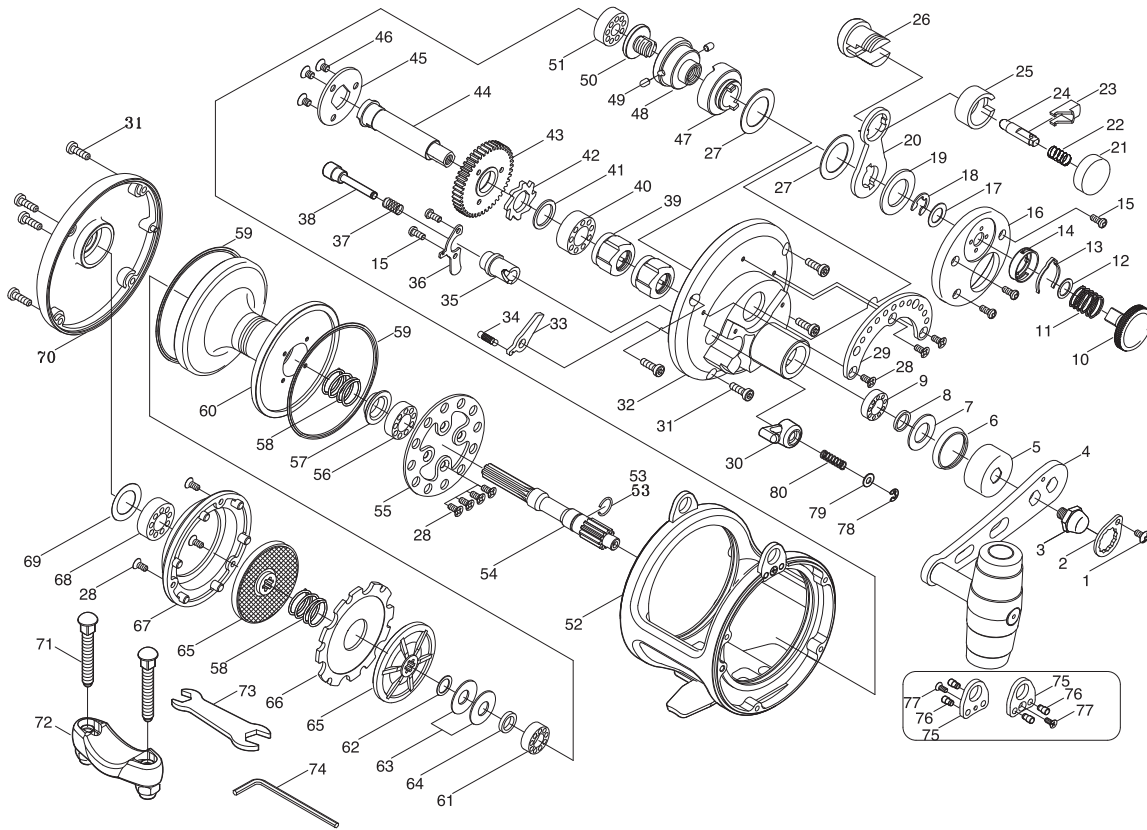

SALTWATER REEL

TICATEAM

ST458R / ST558R

Key NO.	Parts No.	Parts name	Key NO.	Parts No.	Parts name
1	2E2-006-01	B26M-050 SCREW	44	2M3-035-01	GEAR SHAFT
2	2F6-043-01	ROTOR NUT HOLDING PLATE	45	2F6-039-01	COUPLING PLATE
3	2E3-053-01	HANDLE NUT	46	2E2-058-01	F30M-045 SCREW
4	2YH-066-01	HANDLE TOTAL ASSEMBLY	47	2A2-022-01	DRAG CAM
5	2F5-062-01	DRIVE GEAR SHAFT COVER	48	2F8-017-01	BEARING HOLDER
6	2E9-006-01	O RING	49	2P1-018-01	DRAG CAM PIN
7	2W1-154-01	101-180 WASHER	50	2E0-017-01	PRESET SCREW
8	2C1-075-01	COLLAR	51	2Z1-036-05	617-6 BALL BEARING
9	2Z1-023-05	814-4 BALL BEARING	52	2YB-170-04	BODY ASSEMBLY
10	2D1-031-01	PRESET DRAG KNOB	53	2E4-025-01	BEARING RETAINER
11	2Q1-089-01	COMPRESSION SPRING	54	2G2-088-01	PINION GEAR
12	2W1-182-01	071-100 WASHER	55	2F3-028-01	CLICK PLATE
13	2L3-035-01	CLICK LEAF SPRING	56	2Z1-035-05	917-5 BALL BEARING
14	2F8-085-01	CLICK LEAF SPRING HOLDER	57	2C1-050-01	PRESSURE RELEASE SPRING COLLAR
15	2E2-037-01	A26M-060 SCREW	58	2Q1-068-01	DRAG SPRING
16	2F5-121-01	FIGHTING LEVER COVER	59	2E9-011-01	WATER PROOF RING
17	2W1-077-01	075-140 WASHER	60	2S1-214-01	SPOOL
18	2E5-018-01	E6,0 RETAINER	61	2Z1-003-05	714-5 BALL BEARING
19	2W1-153-01	140-226 WASHER	62	2W1-078-01	072-100 WASHER
20	2D4-013-01	DRAG LEVER	63	2L1-006-01	SPRING WASHER
21	2F5-120-01	BUTTON CAP	64	2C1-072-01	COLLAR
22	2Q1-028-01	BUSH BUTTON SPRING	65	2YD-039-01	BRAKE DISC ASSEMBLY
23	2S3-014-01	PUSH BUTTON	66	2W5-028-01	DRAG PLATE
24	2YP-001-01	CLICK PIN ASSEMBLY	67	2F5-112-01	BRAKE DISC COVER
25	2C1-074-01	SPACER	68	2Z1-025-05	719-6 BALL BEARING
26	2F8-076-01	CLICK HOLD	69	2W1-163-01	120-188 WASHER
27	2W1-074-01	147-226 WASHER	70	2YF-076-07	LEFT SIDE COVER ASSEMBLY
28	2E2-014-02	F26M-060 SCREW	71	2E2-081-01	X50M-310 SCREW
29	2F5-066-01	DRAG LEVER QUADRANT	72	2YF-138-01	ROD CLAMP ASSEMBLY
30	2F7-005-01	CLICK LEVER ASSY	73	2X3-010-01	WRENCH
31	2E2-064-01	H30M-100 SCREW	74	2X3-009-01	HEX WRENCH
32	2YF-039-01	RIGHT SIDE COVER ASSEMBLY	75	2F6-103-01	HARNES LUG
33	2A4-049-01	ANTI-REVERSE PAWL	76	2P2-018-01	BODY COVER PIN
34	2Q2-009-01	CLICK PAWL SPRING	77	2E2-030-02	F20M-050 SCREW
35	2C1-054-01	CLICK PIN BUSHING	78	2E5-006-01	E2.5 RETAINER
36	2F6-038-01	HOLDING PLATE	79	2W1-204-01	034-065 WASHER
37	2Q1-078-01	CLICK BUTTON SPRING	80	2Q1-102-01	CLICK PLUNGER SPRING
38	2P1-062-01	CLICK PLUNGER			
39	2YZ-007-01	ONE-WAY CLUTCH BEARING ASSEMBLY	ST558R	SPECIAL PARTS	
40	2Z1-034-05	1019-7 BALL BEARING	52	2YB-082-04	BODY ASSEMBLY
41	2W1-152-01	111-146 WASHER	54	2G2-062-01	PINION GEAR
42	2A3-022-01	RATCHET	60	2S1-096-01	SPOOL
43	2G1-022-01	DRIVE GEAR	70	2YF-076-05	LEFT SIDE COVER ASSEMBLY