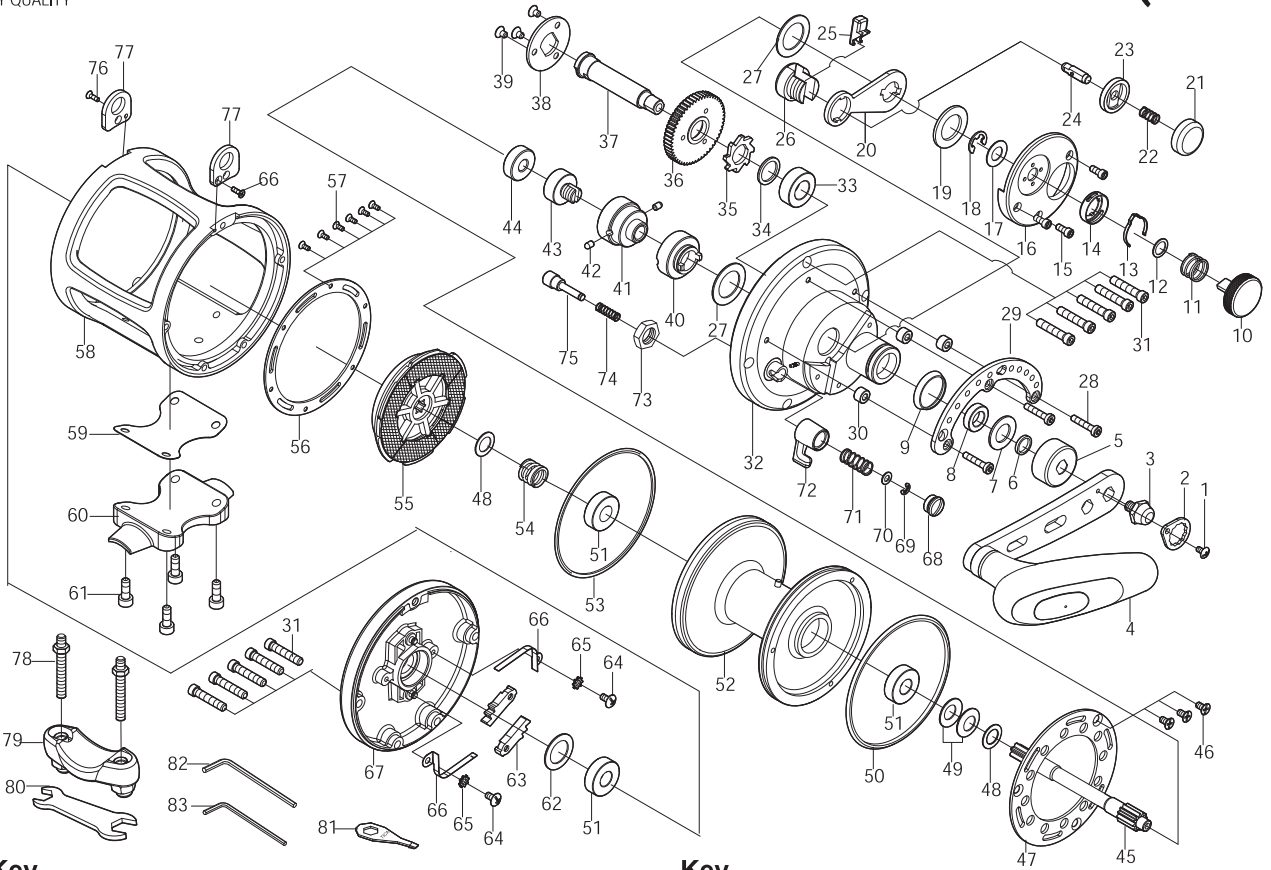

# SALTWATER REEL TICATEAM SB20 / SB20(GOLDEN)

Please order by parts number, not key number  
 Bitte, Best.-Nr. angeben (Nicht "key" -nr.)  
 Veuillez indiquer le numero de la piece (Non "key" no.)

Key No.	Parts No.	Parts Name	Key No.	Parts No.	Parts Name
1	2E2-006-01	B26M-050 SCREW	46	2E2-056-01	F30M-060 SCREW
2	2F6-043-01	ROTOR NUT HOLDING PLATE	47	2F3-056-01	CLICK GEAR
3	2E3-053-01	HANDLENUT	48	2W1-020-01	081-130 WASHER
4	2YH-225-01	HANDLE TOTAL ASSEMBLY	49	2L1-013-02	SPRING WASHER
5	2F5-062-01	DRIVE GEAR SHAFT COVER	50	2E9-039-01	WATER PROOF RING
6	2C1-075-01	COLLAR	51	2Z1-040-05	819-6 BEARING
7	2W1-154-01	101-180 WASHER	52	2YS-251-01	SPOOL ASSEMBLY
8	2Z1-023-05	814-4 BALL BEARING	53	2E9-022-01	WATER PROOF RING
9	2E9-006-01	O RING	54	2Q1-088-01	DRAG SPRING
10	2D1-031-01	PRESET DRAG KNOB	55	2YD-061-01	BRAKE DISC ASSY(L)
11	2Q1-089-01	COMPRESSION SPRING	56	2F5-250-01	BRAKE DISC COVER
12	2W1-182-01	071-100 WASHER	57	2E2-030-02	F20M-050 SCREW
13	2L3-035-01	CLICK LEAF SPRING	58	2B1-153-01	BODY
14	2F8-085-01	CLICK LEAF SPRING HOLDER	59	2W5-027-01	STAND GASKET
15	2E2-078-01	H30M-070 SCREW	60	2F8-045-03	REEL FOOT
16	2F5-379-01	FIGHTING LEVER COVER	61	2E2-062-01	H40M-110 SCREW
17	2W1-077-01	075-140 WASHER	62	2W1-163-01	120-188 WASHER
18	2E5-018-01	E6.0 RETAINER	63	2A4-059-02	ANTI-REVERSE PAWL
19	2W1-153-01	140-226 WASHER	64	2E2-004-01	B30M-060 SCREW
20	2D4-016-01	FIGHTING LEVER	65	2E8-004-01	STARWASHER
21	2F5-120-01	BUTTON CAP	66	2L5-015-01	PAWL SPRING
22	2Q1-028-01	BUSH BUTTON SPRING	67	2YF-150-01	LEFT SIDE COVER ASSEMBLY
23	2C1-112-01	SPACER	68	2F5-335-01	CLICK SWITCH COVER
24	2YP-004-01	CLICK PIN ASSEMBLY	69	2E5-006-01	E2.5 RETAINER
25	2S3-014-01	PUSH BUTTON	70	2W1-204-01	034-065 WASHER
26	2F8-112-01	CLICK HOLD	71	2Q1-102-01	CLICK PLUNGER SPRING
27	2W1-074-01	147-226 WASHER	72	2F7-009-01	CLICK SWITCH
28	2E2-077-01	h30M-160 SCREW	73	2E3-064-01	CLICK BUSHING NUT
29	2F5-252-01	DRAG LEVER QUADRANT	74	2Q1-063-01	CLICK BUTTON SPRING
30	2C1-093-01	QUADRANT SPACER	75	2P1-062-01	CLICK PLUNGER
31	2E2-082-01	H40M-160 SCREW	76	2E2-068-02	F20M-065 SCREW
32	2YF-152-01	RIGHT SIDE COVER ASSEMBLY	77	2F6-081-02	HARNES LUG (R)
33	2Z1-034-05	1019-7 BALL BEARING	78	2E0-038-01	CLAMP SCREW
34	2W1-152-01	111-146 WASHER	79	2YF-138-01	ROD CLAMP ASSEMBLY
35	2A3-022-01	RATCHET	80	2X3-010-01	WRENCH
36	2G1-122-01	DRIVE GEAR	81	2X3-004-02	WRENCH
37	2M3-035-02	GEAR SHAFT	82	2X3-007-01	HEX WRENCH
38	2F6-039-01	COUPLING PLATE	83	2X3-009-01	HEX WRENCH
39	2E2-058-01	F30M-045 SCREW			
40	2A2-022-01	DRAG CAM	SB20(GOLDEN)	SPECIAL PARTS	
41	2F8-017-01	BEARING HOLDER	2	2F6-043-02	ROTOR NUT HOLDING PLATE
42	2P1-018-01	DRAG CAM PIN	4	2YH-225-02	HANDLE TOTAL ASSEMBLY
43	2E0-017-01	PRESET SCREW	32	2YF-152-02	RIGHT SIDE COVER ASSEMBLY
44	2Z1-036-05	617-6 BALL BEARING	58	2B1-153-02	BODY
45	2G2-134-01	PINION GEAR	67	2YF-150-02	LEFT SIDE COVER ASSEMBLY