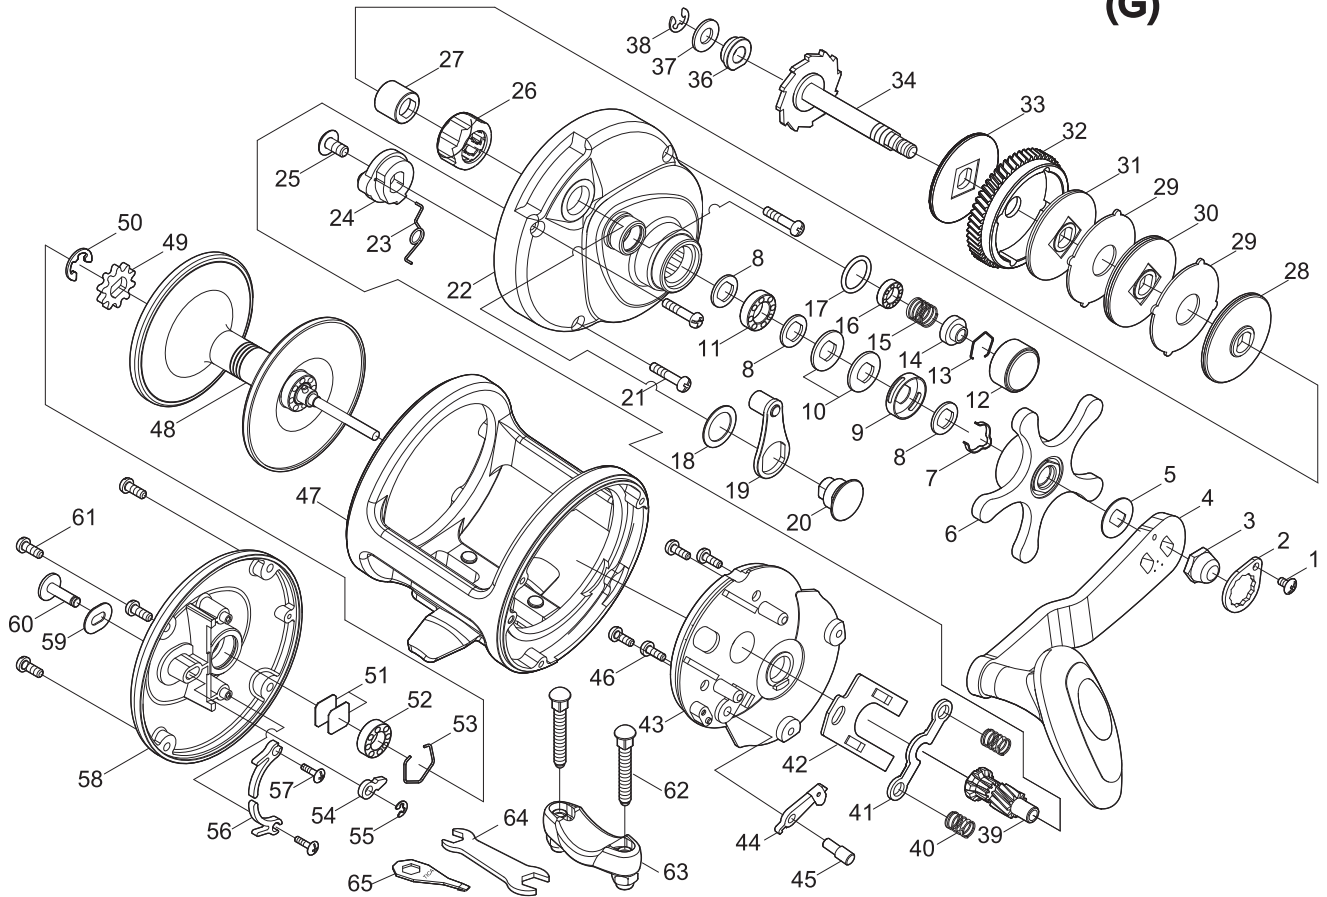

SALTWATER REEL

Sea Waves

SWP12N / SWP12 / SWP12W

(G)

Key NO.	Parts No.	Parts name	Key NO.	Parts No.	Parts name
1	2E2-006-01	B26M-050 SCREW	39	2G2-149-01	PINION GEAR
2	2F6-043-02	ROTOR NUT HOLDING PLATE	40	2Q1-080-01	YOKE SPRING
3	2E3-027-01	HANDLE NUT	41	2A2-068-01	PINION YOKE
4	2YH-352-01	HANDLE TOTAL ASSEMBLY	42	2F6-095-01	YOKE PLATE
5	2W2-044-01	KEY WASHER	43	2F5-313-01	GEAR SETTING PLATE
6	2YD-046-01	STAR DRAG LEVER ASSY	44	2YA-036-01	ANTI-REVERSE PAWL
7	2L3-025-01	CLICK LEAF SPRING	45	2P1-036-01	ANTI-REVERSE PAWL PIN
8	2W2-043-01	KEY WASHER	46	2E2-075-01	A30M-100 SCREW
9	2F8-060-01	CLICK LEAF SPRING HOLDER	47	2YB-238-51	BODY ASSEMBLY
10	2L1-007-01	SPRING WASHER	48	2YS-276-01	SPOOL ASSEMBLY
11	2Z1-023-05	814-4 BALL BEARING	49	2F3-062-01	CLICK GEAR
12	2E3-063-01	CAST CONTROL NUT	50	2E5-018-01	E6.0 RETAINER
13	2E4-011-01	DRAG WASHER RETAINER	51	2W5-016-01	CAST CONTROL SPACER
14	2F5-319-01	BEARING RETAINER	52	2Z1-039-05	713-4 BALL BEARING
15	2Q1-095-01	BEARING RETAINER SPRING	53	2E4-017-01	DRAG WASHER RETAINER
16	2Z1-013-05	610-3 BALL BEARING	54	2F4-020-01	CLICK PAWL
17	2E9-033-01	O RING	55	2E5-006-01	E2.5 RETAINER
18	2W1-198-01	111-158 WASHER	56	2F2-020-01	CLICK SPRING
19	2YS-222-01	CLUTCH LEVER ASSEMBLY	57	2E2-072-01	b20M-060 SCREW
20	2P3-038-01	LEVER PIN	58	2YF-119-04	LEFT SIDE COVER ASSEMBLY
21	2E2-074-01	A30M-150 SCREW	59	2W5-040-01	CLICK SWITCH WASHER
22	2YF-173-01	RIGHT SIDE COVER ASSEMBLY	60	2F7-006-02	CLICK SWITCH
23	2Q3-099-01	ANTI-REVERSE CAM SPRING	61	2E2-028-01	A30M-080 SCREW
24	2A2-069-01	CLUTCH CAM	62	2E2-081-03	X50M-310 SCREW
25	2E2-073-01	B40M-080 SCREW	63	2YF-138-01	ROD CLAMP ASSEMBLY
26	2YZ-013-01	ONE-WAY CLUTCH BEARING ASSEMBLY	64	2X3-010-01	WRENCH
27	2A4-026-01	ONE-WAY CLUTCH INNER TUBE	65	2X3-004-02	WRENCH
28	2YW-003-01	KEY WASHER ASSY	SWP12(G)	SPECIAL PARTS	
29	2W3-033-01	EARED WASHER	22	2YF-173-04	RIGHT SIDE COVER ASSEMBLY
30	2YW-004-01	KEY WASHER ASSY	47	2YB-200-51	BODY ASSEMBLY
31	2YW-002-01	KEY WASHER ASSY	48	2YS-264-01	SPOOL ASSMEBLY
32	2G1-134-01	DRIVE GEAR	58	2YF-119-07	LEFT SIDE COVER ASSEMBLY
33	2YW-001-01	KEY WASHER ASSY	SWP12W(G)	SPECIAL PARTS	
34	2YM-110-01	GEAR SHAFT ASSY	22	2YF-173-07	RIGHT SIDE COVER ASSEMBLY
36	2Z2-017-01	BUSHING	47	2YB-198-51	BODY ASSEMBLY
37	2W1-169-01	061-120 WASHER	48	2YS-261-01	SPOOL ASSMEBLY
38	2E5-028-01	E4.0 RETAINER	58	2YF-119-10	LEFT SIDE COVER ASSEMBLY