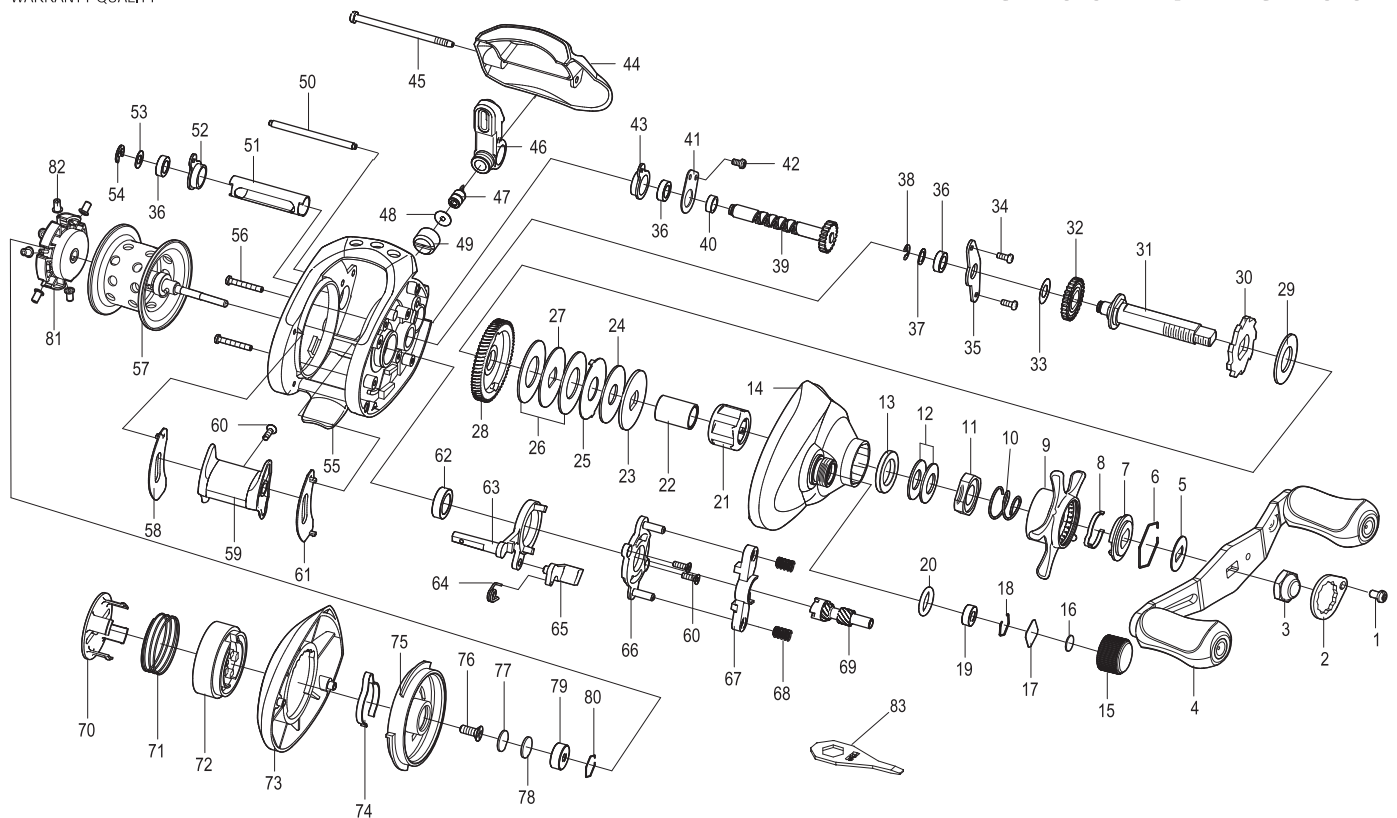

BAIT CASTING REEL TACTICA HJ100H / HJ100

Key NO.	Parts No.	Parts name	Key NO.	Parts No.	Parts name
1	2E2-089-01	A26M-045 SCREW	45	2E1-061-01	A30-415 SCREW
2	2F6-043-02	ROTOR NUT HOLDING PLATE	46	2YR-064-01	LINE GUIDE ASSEMBLY
3	2E3-075-01	HANDLE NUT	47	2M5-006-01	LINE GUIDE PIN
4	2YH-309-01	HANDLE TOTAL ASSEMBLY	48	2W1-100-01	020-068 WASHER
5	2W2-058-01	KEY WASH	49	2E3-028-01	LINE GUIDE NUT
6	2E4-018-01	RETAINER	50	2P4-007-01	OSCILLATING SLIDER PIN
7	2F8-050-01	CLICK LEAF SPRING HOLDER	51	2C4-009-01	LEVEL WIND GUARD
8	2L3-029-01	CLICK LEAF SPRING	52	2C2-059-01	WORM SHAFT BUSH A
9	2D4-008-02	STAR DRAG LEVER	53	2W1-079-01	040-070 WASHER
10	2Q1-052-01	STAR DRAG SPRING	54	2E5-013-01	E3.0 RETAINER
11	2E3-029-01	STAR DRAG NUT	55	2B1-132-02	BODY
12	2L1-004-01	SPRING WASHER	56	2E1-052-01	A20-130 SCREW
13	2C1-114-01	COLLAR	57	2YT-351-01	SPOOL TOTAL ASSEMBLY
14	2F5-324-03	RIGHT SIDE COVER	58	2C4-021-02	CASTING BAR GUIDE A
15	2E3-024-01	CAST CONTROL NUT	59	2YF-131-02	CASTING BAR ASSEMBLY
16	2W5-026-01	SPACER	60	2E2-068-02	F20M-065 SCREW
17	2W5-029-01	CAST CONTROL SPACER	61	2C4-022-02	CASTING BAR GUIDE B
18	2E4-019-01	BEARING RETAINER	62	2Z1-010-05	812-3.5 BALL BEARING
19	2Z1-029-05	408-3 BALL BEARING	63	2A2-085-01	CLUTCH CAM ASSEMBLY
20	2E9-005-01	O RING	64	2Q3-063-01	CLUTCH PAWL SPRING
21	2YZ-007-01	ONE-WAY CLUTCH BEARING ASSEMBLY	65	2A4-036-01	CLUTCH PAWL
22	2A4-022-01	ONE-WAY CLUTCH INNER TUBE	66	2F8-042-01	CLUTCH CAM RETAINER
23	2W2-018-01	KEY WASHER	67	2A2-043-01	PINION YOKE
24	2W1-064-01	082-230 WASHER	68	2Q1-031-01	YOKE SPRING
25	2W3-009-01	EARED WASHER	69	2G2-047-01	PINION GEAR
26	2W1-065-01	125-250 WASHER	70	2F5-327-02	LOCKER NUT
27	2W2-017-01	KEY WASHER	71	2Q1-098-01	SPRING
28	2G1-031-01	DRIVE GEAR	72	2F7-008-02	COVER LOCKER
29	2W1-083-01	103-200 WASHER	73	2F5-326-03	LEFT SIDE COVER
30	2A3-021-01	RATCHET	74	2L3-040-01	CLICK LEAF SPRING
31	2M3-116-01	DRIVE SHAFT	75	2YF-160-01	CENTRIFUGAL DRAG SET ASSEMBLY
32	2G3-027-01	IDLE GEAR	76	2E1-068-01	F30-100 SCREW
33	2W1-075-01	051-100 WASHER	77	2W5-079-01	CAST CONTROL SPACER
34	2E2-044-01	A20M-050 SCREW	78	2W5-078-01	SPACER
35	2F6-036-01	DRIVE SHAFT RETAINER	79	2Z1-015-02	310-4 BALL BEARING
36	2Z1-001-05	508-2.5 BALL BEARING	80	2E4-011-01	BEARING RETAINER
37	2W1-124-01	045-065 WASHER	81	2D3-061-01	BUFFER
38	2E5-006-01	E2.5 RETAINER	82	2C2-107-01	BRAKE COLLAR
39	2YM-026-01	WORM SHAFT ASSEMBLY	83	2X3-004-02	WRECH
40	2C1-055-01	SPACER	84	SPECIAL PARTS	
41	2W5-041-01	SPACER	14	2F5-324-04	RIGHT SIDE COVER
42	2E2-050-01	A20M-035 SCREW	28	2G1-035-01	DRIVE GEAR
43	2C2-060-01	WORM SHAFT BUSH B	69	2G2-048-01	PINION GEAR
44	2F5-325-02	BODY FRONT COVER	73	2F5-326-04	LEFT SIDE COVER