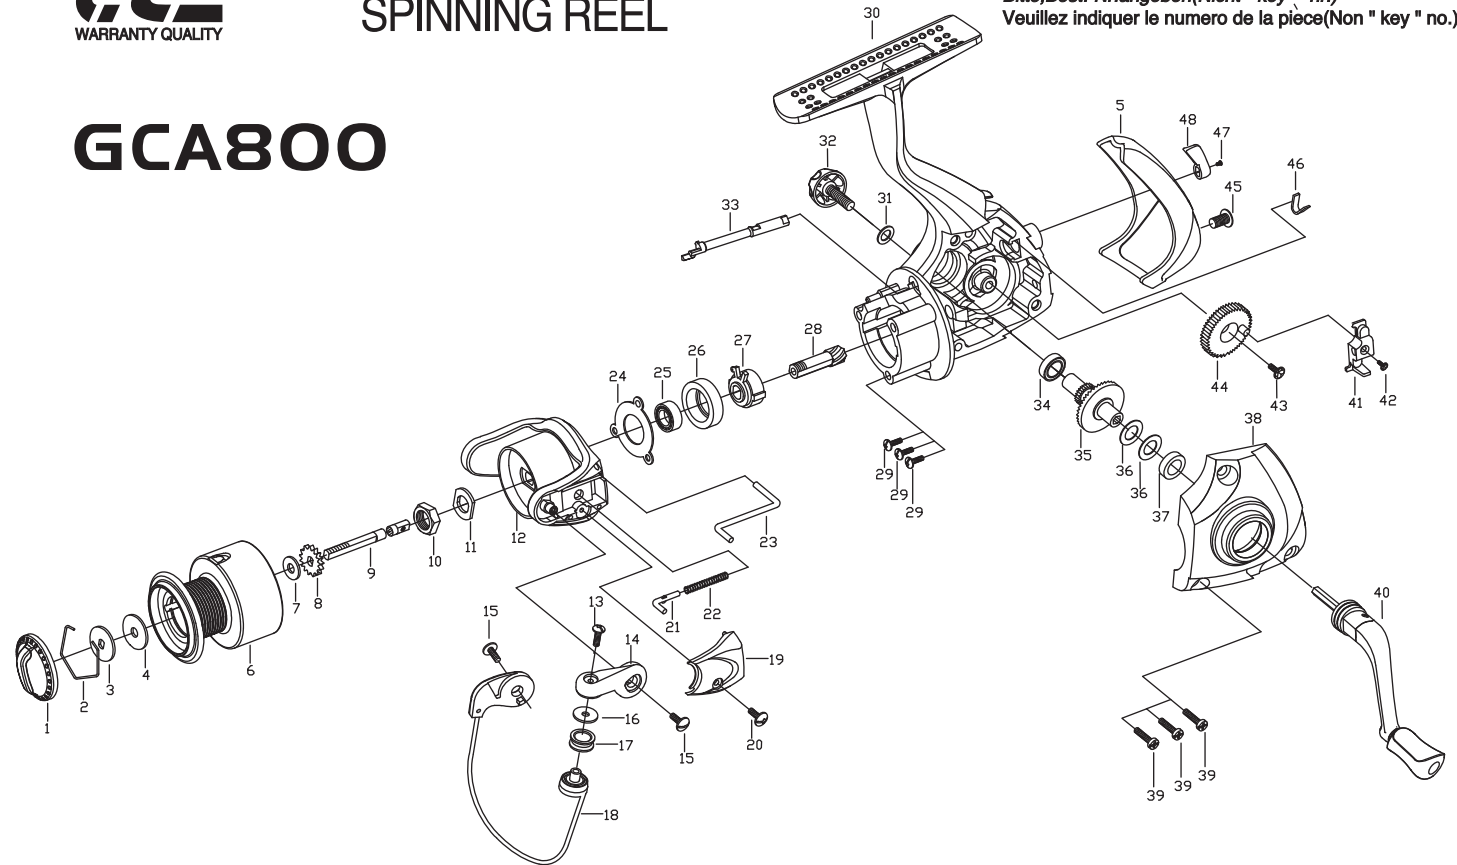

SPINNING REEL

GCA800

Please order by parts number, not key number
 Bitte, Best-Nr. angeben (Nicht "key" -nr.)
 Veuillez indiquer le numero de la piece (Non "key" no.)

KEY NO.	Parts No.	Parts name	KEY NO.	Parts No.	Parts name
1	00A-AX1-01	DRAG KNOB ASSY.	25	00A-AX1-25	BALL BEARING (061203)
2	00A-AX1-02	SIX CORNER SPRING	26	00A-AX1-26	BALL BEARING BUSHING
3	00A-AX1-03	KEY WASHER	27	00A-AX1-27	ONE WAY CLUTCH ASSY
4	00A-AX1-04	DRAG WASHER	28	00A-AX1-28	PINIOR GEAR
5	00A-AX1-05	BODY CAP	29	00A-AX1-29	ONE WAY CLUTCH SCREW
6	00A-AX1-06	S POOL ASSY	30	00A-AX1-30	BODY
7	00A-AX1-07	C LICK GEAR WASHER	31	00A-AX1-31	HANDLE SCREW WASHER
8	00A-AX1-08	C LICK GEAR WASHER	32	00A-AX1-32	HANDLE SCREW
9	00A-AX1-09	MAIN SHAFT	33	00A-AX1-33	ANTI-REVERSE LEVEL
10	00A-AX1-10	ROTOR NUT	34	00A-AX1-34	BALL BEARING (071103)
11	00A-AX1-11	WASHER	35	00A-AX1-35	DRIVE GEAR
12	00A-AX1-12	ROTOR	36	00A-AX1-36	WASHER
13	00A-AX1-13	LINE ROLLER SCREW	37	00A-AX1-37	BALL BEARING (071404)
14	00A-AX1-14	BAIL ARM	38	00A-AX1-38	BODY COVER
15	00A-AX1-15	BAIL ASSY SCREW	39	00A-AX1-39	BODY COVER SCREW
16	00A-AX1-16	WASHER	40	00A-AX1-40	HANDLE ASSY
17	00A-AX1-17	LINE ROLLER	41	00A-AX1-41	SLIDER
18	00A-AX1-18	BAIL ASSY	42	00A-AX1-42	SILDER SCREW
19	00A-AX1-19	SCREW	43	00A-AX1-43	OSCILLATION GEAR SCREW
20	00A-AX1-20	ROTOR COVER SCREW	44	00A-AX1-44	OSCILLATION GEAR
21	00A-AX1-21	COMPRESSION SPRING	45	00A-AX1-45	BODY CAP SCREW
22	00A-AX1-22	BAIL ARM YORK	46	00A-AX1-46	ANTI-REVERSE SPRING
23	00A-AX1-23	CLICK LEVEL	47	00A-AX1-47	ANTI-REVERSE SCREW
24	00A-AX1-24	BALL BEARING COVER	48	00A-AX1-48	ANTI-REVERSE BUTTON