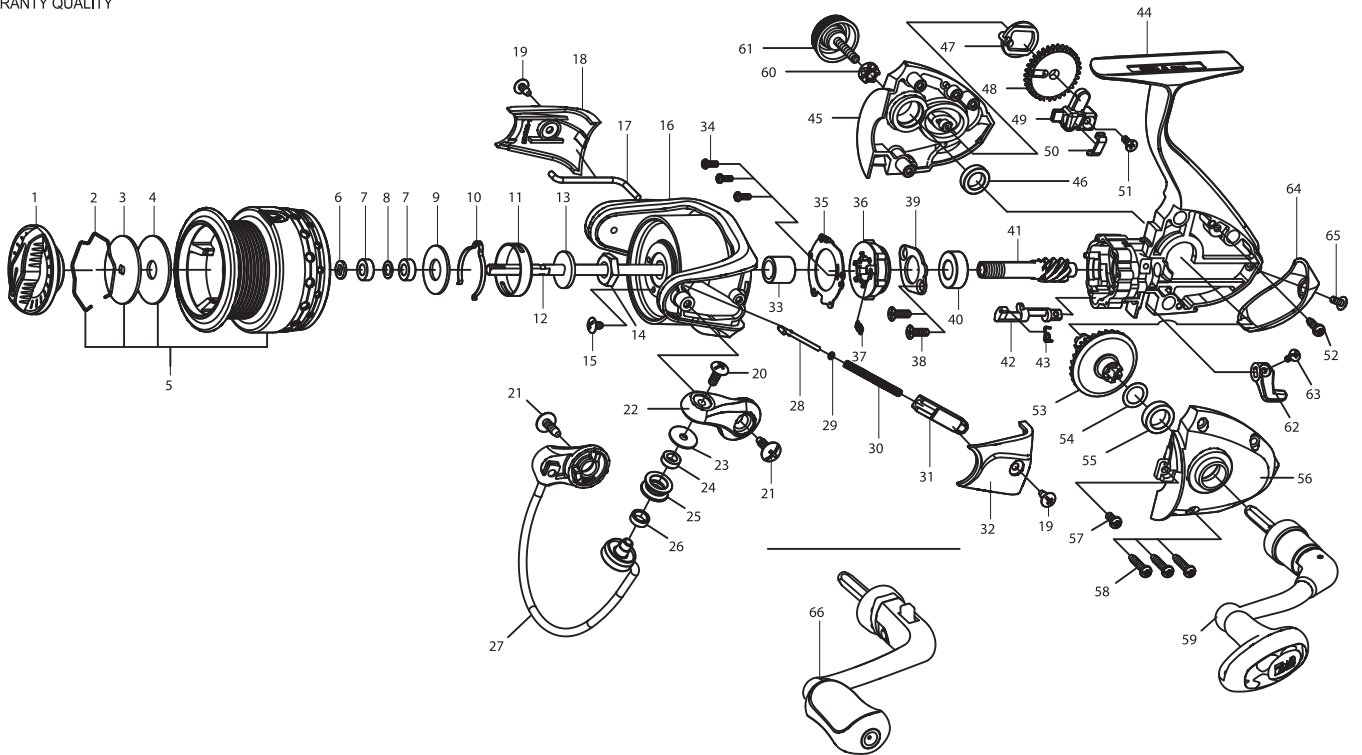

SPINNING REEL

STUNNA

GN2000/GN2500

Key NO.	Parts No.	Parts name	Key NO.	Parts No.	Parts name
1	2YD-089-15	DRAG KNOB ASSEMBLY	34	2E2-044-01	A20M-050 SCREW
2	2E4-034-01	DRAG WASHER RETAINER	35	2F5-356-01	ROLLER CLUTCH RETAINER
3	2W2-071-01	KEY WASHER	36	2YZ-019-01	ONE-WAY CLUTCH BEARING ASSEMBLY
4	2W1-226-01	080-260 WASHER	37	2Q2-016-01	SPRING
5	2YT-413-11	SPOOL TOTAL ASSEMBLY	38	2E2-052-02	F26M-080 SCREW
6	2W2-016-01	KEY WASHER	39	2F5-212-01	BEARING RETAINER
7	2Z1-029-05	408-3 BALL BEARING	40	2Z1-003-05	714-5 BALL BEARING
8	2C1-119-01	SPACER	41	2G2-158-01	PINION GEAR
9	2W1-053-01	080-185 WASHER	42	2A2-088-01	ANTI-REVERSE CAM
10	2L3-014-01	CLICK LEAF SPRING	43	2Q3-102-01	ANTI-REVERSE SPRING
11	2F8-013-01	CLICK LEAF SPRING HOLDER	44	2YB-261-02	BODY ASSEMBLY
12	2M3-123-01	MAIN SHAFT	45	2B2-097-12	BODY COVER (R)
13	2W2-015-01	KEY WASHER	46	2Z1-009-05	711-3 BALL BEARING
14	2E3-007-01	ROTOR NUT	47	2M2-018-01	OSCILLATING CAM
15	2E1-036-01	B26-040 SCREW	48	2G3-084-01	OSCILLATING GEAR
16	2R1-155-02	ROTOR	49	2M1-061-01	OSCILLATING SLIDER
17	2R5-193-01	BAIL PAWL	50	2E5-054-01	OSCILLATING SLIDER RETAINER
18	2R4-182-04	BAIL TRIP COVER	51	2E2-009-02	F23M-060 SCREW
19	2E1-015-02	B26-060 SCREW	52	2E1-045-01	A26-080 SCREW
20	2E2-007-01	B30M-100 SCREW	53	2G1-144-01	DRIVE GEAR
21	2E1-010-04	b30-100 SCREW	54	2W1-019-00	071-103 WASHER
22	2R2-063-08	BAIL ARM	55	2Z1-010-05	812-3.5 BALL BEARING
23	2C1-034-01	LINE ROLLER COLLAR	56	2B2-096-12	BODY COVER (L)
24	2Z1-012-05	407-2.5 BALL BEARING	57	2E2-089-01	A26M-045 SCREW
25	2R6-020-01	LINE ROLLER	58	2E1-005-02	A26-120 SCREW
26	2C2-032-01	LINE ROLLER BUSH	59	2YH-280-02	HANDLE TOTAL ASSEMBLY
27	2YL-167-02	BAIL ASSEMBLY	60	2C3-042-01	HANDLE SCREW SLEEVE
28	2R5-135-01	BAIL TRIP SHAFT	61	2H6-017-01	HANDLE SCREW CAP
29	2W1-199-01	015-027 WASHER	62	2A1-034-09	ANTI-REVERSE LEVER
30	2Q1-096-01	BAIL SPRING	63	2E2-013-02	B20M-060 SCREW
31	2C2-119-01	BAIL SPRING GUIDE	64	2F5-355-01	REAR COVER
32	2R4-183-04	BAIL SPRING COVER	65	2E2-055-01	B23M-050 SCREW
33	2A4-021-01	ONE-WAY CLUTCH INNER TUBE	GN2500	SPECIAL PARTS	
			5	2YT-414-11	SPOOL TOTAL ASSEMBLY