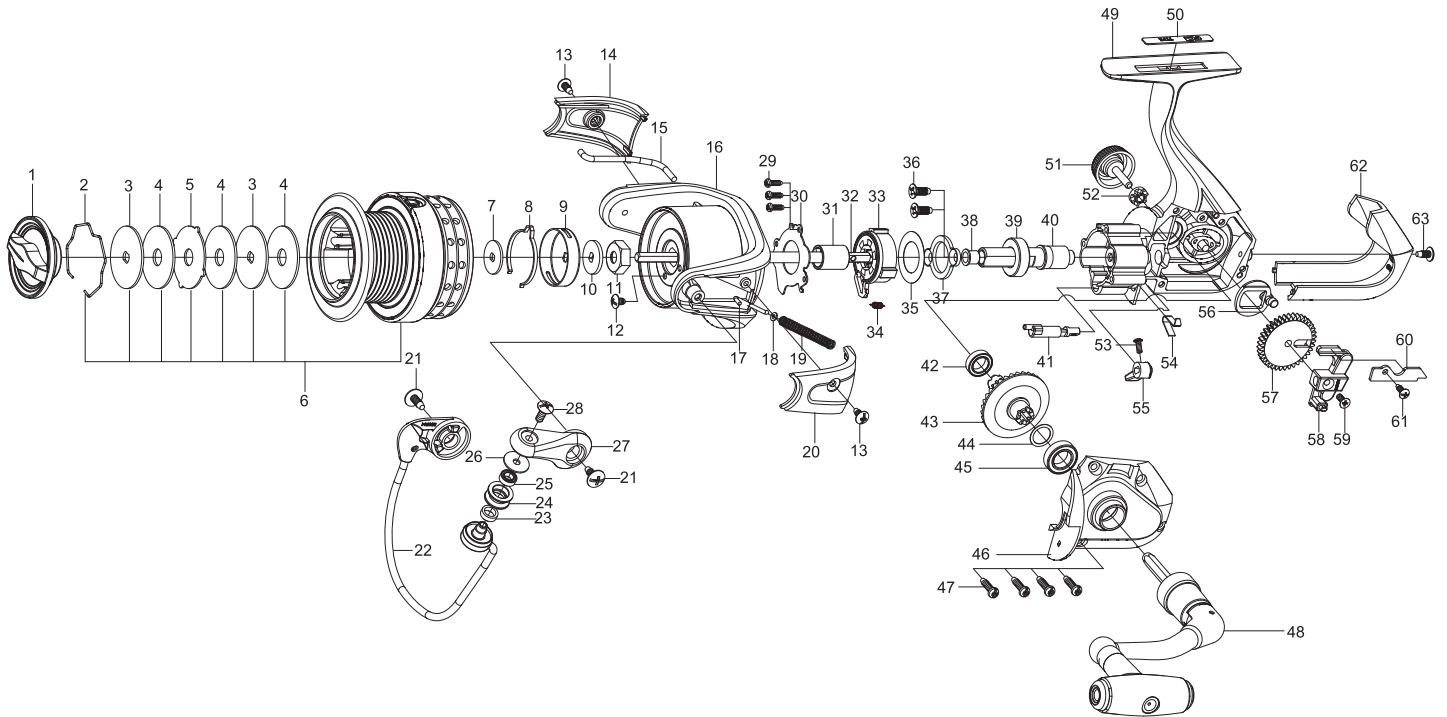

SPINNING REEL

SPINFOCUS

GU3000 / GU3500

KEY NO.	Parts No.	Parts name
1	2YD-094-07	DRAG KNOB ASSEMBLY
2	2E4-034-01	DRAG WASHER RETAINER
3	2W2-071-01	KEY WASHER
4	2W1-226-01	080-260 WASHER
5	2W3-035-01	EARED WASHER
6	2YT-486-01	SPOOL TOTAL ASSEMBLY
7	2W2-020-01	KEY WASHER
8	2L3-015-01	CLICK LEAF SPRING
9	2F8-019-02	CLICK LEAF SPRING HOLDER
10	2W2-015-01	KEY WASHER
11	2E3-094-01	ROTOR NUT
12	2E1-036-01	B26-040 SCREW
13	2E1-015-02	B26-060 SCREW
14	2R4-215-01	BAIL TRIP COVER
15	2R5-189-01	BAIL PAWL
16	2R1-152-01	ROTOR
17	2R5-040-01	BAIL TRIP SHAFT
18	2W1-044-01	016-035 WASHER
19	2Q1-132-02	BAIL SPRING
20	2R4-214-01	BAIL SPRING COVER
21	2E1-025-01	b30-080 SCREW
22	2YL-163-01	BAIL ASSEMBLY
23	2C2-032-01	LINE ROLLER BUSH
24	2R6-020-01	LINE ROLLER
25	2Z1-012-05	407-2.5 BALL BEARING
26	2C1-034-01	LINE ROLLER COLLAR
27	2R2-062-10	BAIL ARM
28	2E2-007-01	B30M-100 SCREW
29	2E1-050-01	A20-060 SCREW
30	2F5-436-01	ROLLER CLUTCH RETAINER
31	2A4-082-01	ONE-WAY CLUTCH INNER TUBE
32	2M3-167-01	MAIN SHAFT
33	2YZ-027-01	ONE-WAY CLUTCH BEARING ASSEMBLY