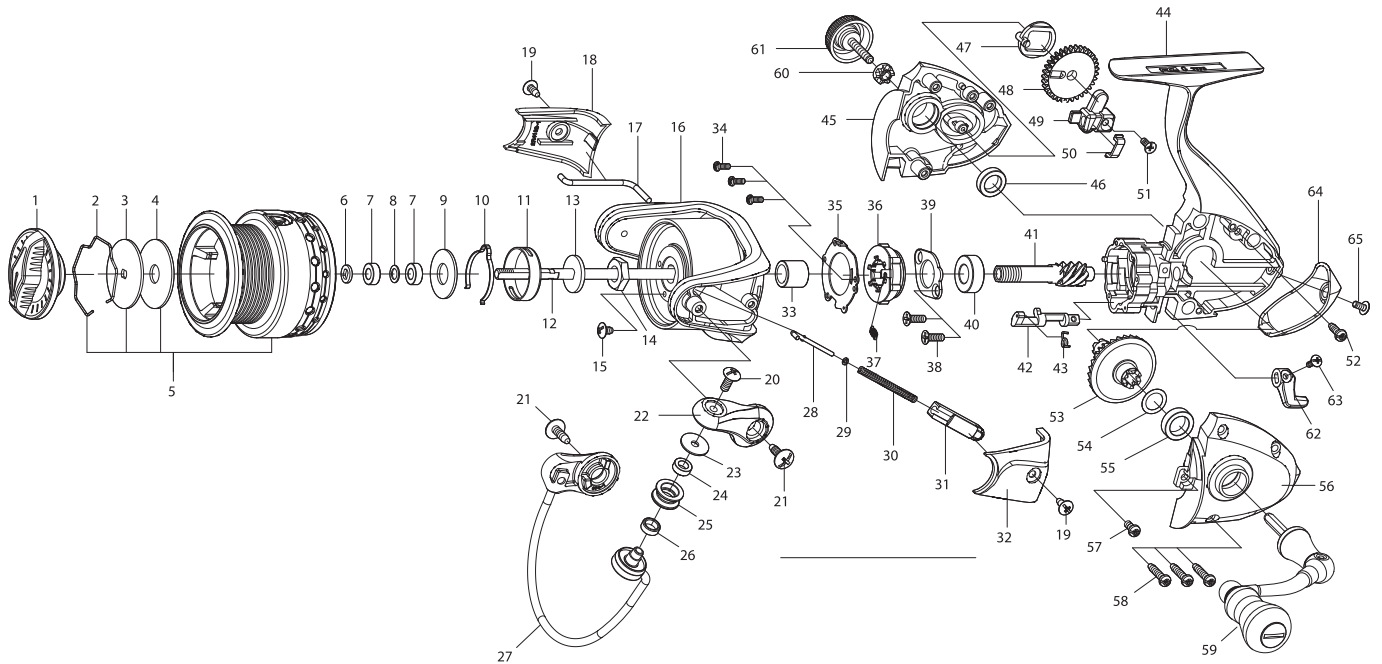

SPINNING REEL

LIBRA

SX2500

Key NO.	Parts No.	Parts name	Key NO.	Parts No.	Parts name
1	2YD-089-15	DRAG KNOB ASSEMBLY	34	2E2-044-01	A20M-050 SCREW
2	2E4-034-01	DRAG WASHER RETAINER	35	2F5-356-01	ROLLER CLUTCH RETAINER
3	2W2-071-01	KEY WASHER	36	2YZ-019-01	ONE-WAY CLUTCH BEARING ASSEMBLY
4	2W1-226-02	080-260 WASHER	37	2Q2-016-01	SPRING
5	2YT-414-13	SPOOL TOTAL ASSEMBLY	38	2E2-052-02	F26M-080 SCREW
6	2W2-016-01	KEY WASHER	39	2F5-212-01	BEARING RETAINER
7	2Z1-029-05	408-3 BALL BEARING	40	2Z1-003-05	714-5 BALL BEARING
8	2C1-119-01	SPACER	41	2G2-158-01	PINION GEAR
9	2W1-053-01	080-185 WASHER	42	2A2-088-01	ANTI-REVERSE CAM
10	2L3-014-01	CLICK LEAF SPRING	43	2Q3-102-01	ANTI-REVERSE SPRING
11	2F8-013-01	CLICK LEAF SPRING HOLDER	44	2YB-261-02	BODY ASSEMBLY
12	2M3-123-01	MAIN SHAFT	45	2B2-097-12	BODY COVER (R)
13	2W2-015-01	KEY WASHER	46	2Z1-009-05	711-3 BALL BEARING
14	2E3-007-01	ROTOR NUT	47	2M2-018-01	OSCILLATING CAM
15	2E1-036-01	B26-040 SCREW	48	2G3-084-01	OSCILLATING GEAR
16	2R1-155-02	ROTOR	49	2M1-061-01	OSCILLATING SLIDER
17	2R5-193-01	BAIL PAWL	50	2E5-054-01	OSCILLATING SLIDER RETAINER
18	2R4-182-04	BAIL TRIP COVER	51	2E2-009-02	F23M-060 SCREW
19	2E1-015-02	B26-060 SCREW	52	2E1-045-01	A26-080 SCREW
20	2E2-007-01	B30M-100 SCREW	53	2G1-144-01	DRIVE GEAR
21	2E1-010-04	b30-100 SCREW	54	2W1-019-00	071-103 WASHER
22	2R2-063-08	BAIL ARM	55	2Z1-010-05	812-3.5 BALL BEARING
23	2C1-034-01	LINE ROLLER COLLAR	56	2B2-096-12	BODY COVER (L)
24	2Z1-012-05	407-2.5 BALL BEARING	57	2E2-089-01	A26M-045 SCREW
25	2R6-020-01	LINE ROLLER	58	2E1-005-02	A26-120 SCREW
26	2C2-032-01	LINE ROLLER BUSH	59	2YH-450-01	HANDLE TOTAL ASSEMBLY
27	2YL-167-02	BAIL ASSEMBLY	60	2C3-042-01	HANDLE SCREW SLEEVE
28	2R5-135-01	BAIL TRIP SHAFT	61	2H6-017-01	HANDLE SCREW CAP
29	2W1-199-01	015-027 WASHER	62	2A1-034-09	ANTI-REVERSE LEVER
30	2Q1-096-01	BAIL SPRING	63	2E2-013-02	B20M-060 SCREW
31	2C2-119-01	BAIL SPRING GUIDE	64	2F5-355-01	REAR COVER
32	2R4-183-04	BAIL SPRING COVER	65	2E2-055-01	B23M-050 SCREW
33	2A4-021-01	ONE-WAY CLUTCH INNER TUBE			