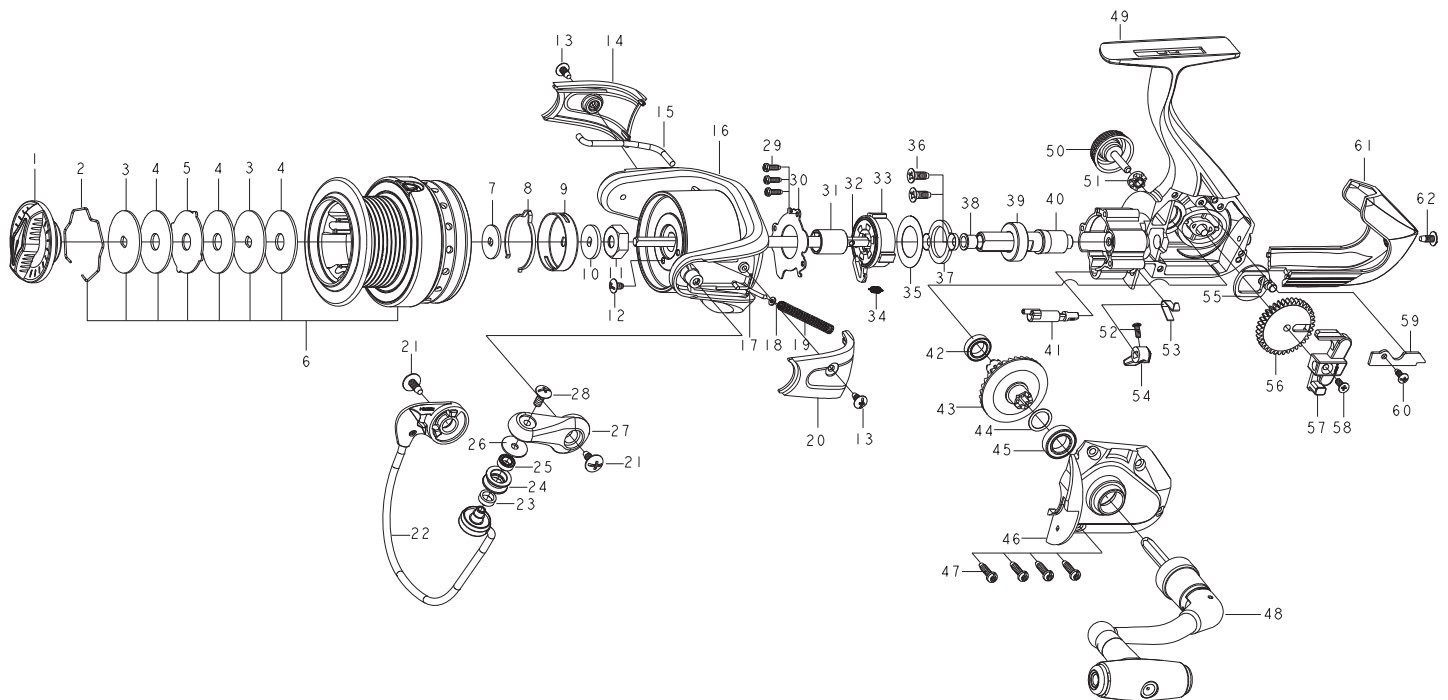

SPINNING REEL

GAMMA

GGUT3000

KEY NO.	Parts No.	Parts name
1	2YD-089-23	DRAG KNOB ASSEMBLY
2	2E4-034-01	DRAG WASHER RETAINER
3	2W2-071-01	KEY WASHER
4	2W1-226-01	080-260 WASHER
5	2W3-035-01	EARED WASHER
6	2YT-486-02	SPOOL TOTAL ASSEMBLY
7	2W2-020-01	KEY WASHER
8	2L3-015-01	CLICK LEAF SPRING
9	2F8-019-02	CLICK LEAF SPRING HOLDER
10	2W2-015-01	KEY WASHER
11	2E3-094-01	ROTOR NUT
12	2E1-036-01	B26-040 SCREW
13	2E1-015-02	B26-060 SCREW
14	2R4-215-02	BAIL TRIP COVER
15	2R5-189-01	BAIL PAWL
16	2R1-152-05	ROTOR
17	2R5-040-01	BAIL TRIP SHAFT
18	2W1-044-01	016-035 WASHER
19	2Q1-132-02	BAIL SPRING
20	2R4-214-02	BAIL SPRING COVER
21	2E1-025-01	b30-080 SCREW
22	2YL-163-01	BAIL ASSEMBLY
23	2C2-032-01	LINE ROLLER BUSH
24	2R6-020-02	LINE ROLLER
25	2Z1-012-06	407-2.5 BALL BEARING
26	2C1-034-01	LINE ROLLER COLLAR
27	2R2-062-13	BAIL ARM
28	2E2-007-01	B30M-100 SCREW
29	2E1-050-01	A20-060 SCREW
30	2F5-436-01	ROLLER CLUTCH RETAINER
31	2A4-082-01	ONE-WAY CLUTCH INNER TUBE

KEY NO.	Parts No.	Parts name
32	2M3-167-01	MAIN SHAFT
33	2YZ-027-01	ONE-WAY CLUTCH BEARING ASSEMBLY
34	2Q2-021-01	SPRING
35	2W1-268-01	130-215 WASHER
36	2E1-077-01	F30-080 SCREW
37	2F5-419-01	BEARING RETAINER
38	2C1-135-01	PINION GEAR BUSH
39	2Z1-005-06	816-5 BALL BEARING
40	2G2-183-01	PINION GEAR
41	2A2-117-01	ANTI-REVERSE CAM
42	2Z1-009-06	711-3 BALL BEARING
43	2G1-150-01	DRIVE GEAR
44	2W1-035-00	080-105 WASHER
45	2Z1-023-06	814-4 BALL BEARING
46	2B2-140-05	BODY COVER
47	2E1-055-01	A26-100 SCREW
48	2YH-347-06	HANDLE TOTAL ASSEMBLY
49	2B1-195-05	BODY
50	2H6-017-02	HANDLE SCREW CAP
51	2C3-042-01	HANDLE SCREW SLEEVE
52	2E2-099-01	B20M-050 SCREW
53	2L5-010-01	ANTI-REVERSE CAM SPRING
54	2A1-037-07	ANTI-REVERSE LEVER
55	2M2-016-01	OSCILLATING CAM
56	2G3-081-01	OSCILLATING GEAR
57	2M1-081-01	OSCILLATING SILDER
58	2E2-009-02	F23M-060 SCREW
59	2F6-130-01	CLUTCH PAWL RETAINER
60	2E1-070-02	B22-065 SCREW
61	2F5-587-01	REAR COVER
62	2E1-015-02	B26-060 SCREW