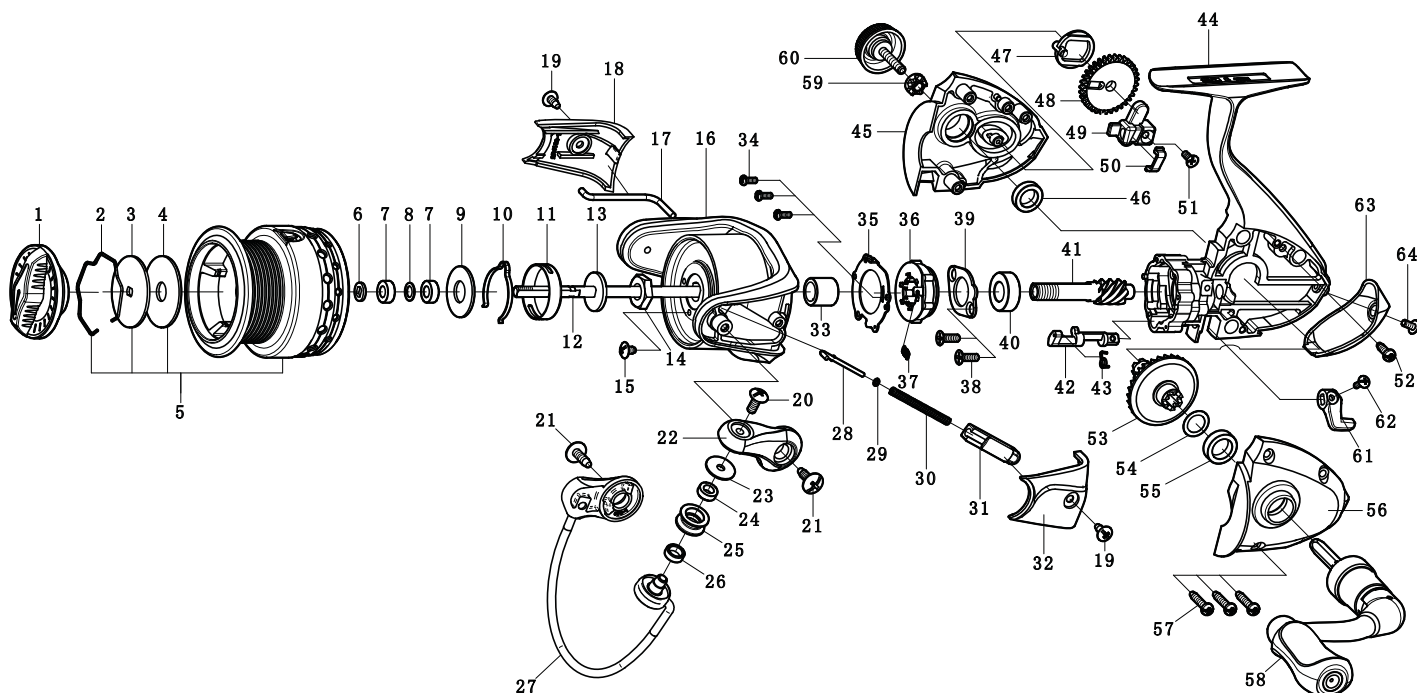

## GGHT2000

Key NO.	Parts No.	Parts name	Key NO.	Parts No.	Parts name
1	2YD-089-23	DRAG KNOB ASSEMBLY	34	2E2-044-01	A20M-050 SCREW
2	2E4-034-01	DRAG WASHER RETAINER	35	2F5-356-01	ROLLER CLUTCH RETAINER
3	2W2-071-01	KEY WASHER	36	2YZ-019-01	ONE-WAY CLUTCH BEARING ASSEMBLY
4	2W1-226-01	080-260 WASHER	37	2Q2-016-01	SPRING
5	2YT-413-14	SPOOL TOTAL ASSEMBLY	38	2E2-052-02	F26M-080 SCREW
6	2W2-016-01	KEY WASHER	39	2F5-212-01	BEARING RETAINER
7	2Z1-029-06	408-3 BALL BEARING	40	2Z1-003-06	714-5 BALL BEARING
8	2C1-119-01	SPACER	41	2G2-158-01	PINION GEAR
9	2W1-053-01	080-185 WASHER	42	2A2-088-01	ANTI-REVERSE CAM
10	2L3-014-01	CLICK LEAF SPRING	43	2Q3-102-01	ANTI-REVERSE SPRING
11	2F8-013-01	CLICK LEAF SPRING HOLDER	44	2YB-261-12	BODY ASSEMBLY
12	2M3-123-01	MAIN SHAFT	45	2B2-097-15	BODY COVER(R)
13	2W2-015-01	KEY WASHER	46	2Z1-009-06	711-3 BALL BEARING
14	2E3-007-01	ROTOR NUT	47	2M2-018-01	OSCILLATING CAM
15	2E1-036-01	B26-040 SCREW	48	2G3-084-01	OSCILLATING GEAR
16	2R1-155-11	ROTOR	49	2M1-061-01	OSCILLATING SLIDER
17	2R5-193-01	BAIL PAWL	50	2E5-054-01	OSCILLATING SLIDER RETAINER
18	2R4-182-04	BAIL TRIP COVER	51	2E2-009-02	F23M-060 SCREW
19	2E1-015-04	B26-060 SCREW	52	2E1-045-01	A26-080 SCREW
20	2E2-018-04	B30M-080 SCREW	53	2G1-144-01	DRIVE GEAR
21	2E1-010-01	b30-100 SCREW	54	2W1-019-00	071-103 WASHER
22	2R2-063-13	BAIL ARM	55	2Z1-010-06	812-3.5 BALL BEARING
23	2C1-034-01	LINE ROLLER COLLAR	56	2B2-096-15	BODY COVER (L)
24	2Z1-012-06	407-2.5 BALL BEARING	57	2E1-005-04	A26-120 SCREW
25	2R6-020-02	LINE ROLLER	58	2YH-492-03	HANDLE TOTAL ASSEMBLY
26	2C2-032-01	LINE ROLLER BUSH	59	2C3-042-01	HANDLE SCREW SLEEVE
27	2YL-155-08	BAIL ASSEMBLY	60	2H6-017-02	HANDLE SCREW CAP
28	2R5-135-01	BAIL TRIP SHAFT	61	2A1-034-17	ANTI-REVERSE LEVER
29	2W1-199-01	015-027 WASHER	62	2E2-013-02	B20M-060 SCREW
30	2Q1-096-01	BAIL SPRING	63	2F5-355-02	REAR COVER
31	2C2-119-01	BAIL SPRING GUIDE	64	2E2-055-02	B23M-050 SCREW
32	2R4-183-04	BAIL SPRING COVER			
33	2A4-021-01	ONE-WAY CLUTCH INNER TUBE			