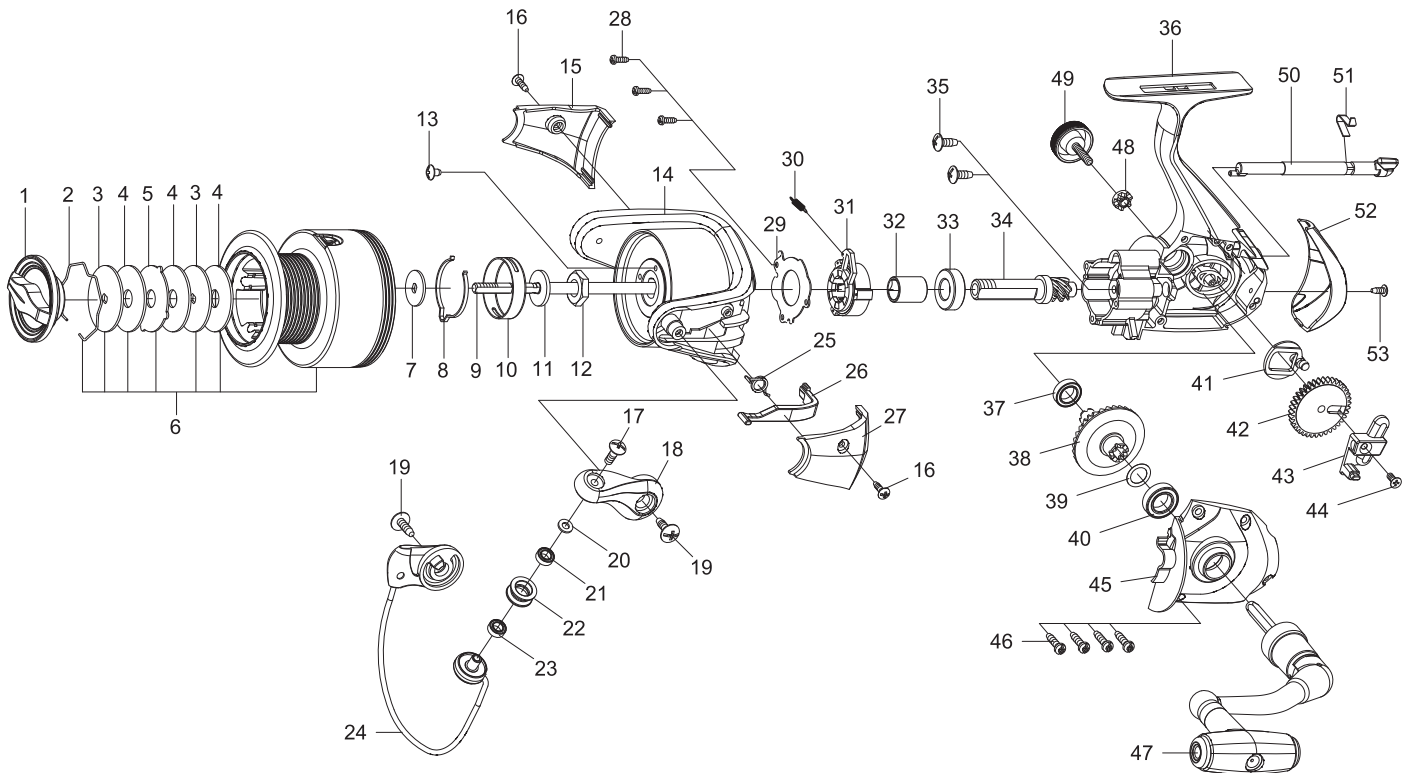

SPINNING REEL

CAMBRIA

Please order by parts number, not key number
Bitte, Best-Nr. angeben (Nicht "key"-nr.)
Veuillez indiquer le numero de la pièce (Non "key" no.)

LY3000 / LY3500

Key NO.	Parts No.	Parts name	Key NO.	Parts No.	Parts name
1	2YD-094-05	DRAG KNOB ASSEMBLY	29	2F5-436-01	ROLLER CLUTCH RETAINER
2	2E4-034-01	DRAG WASHER RETAINER	30	2Q2-021-01	SPRING
3	2W2-071-01	KEY WASHER	31	2YZ-027-01	ONE-WAY CLUTCH BEARING ASSEMBLY
4	2W1-226-01	080-260 WASHER	32	2A4-082-01	ONE-WAY CLUTCH INNER TUBE
5	2W3-035-01	EARED WASHER	33	2Z1-005-07	816-5 BALL BEARING
6	2YT-443-05	SPOOL TOTAL ASSEMBLY	34	2G2-165-01	PINION GEAR
7	2W2-020-01	KEY WASHER	35	2E1-051-01	D30-080 SCREW
8	2L3-015-01	CLICK LEAF SPRING	36	2B1-173-04	BODY
9	2M3-151-01	MAIN SHAFT	37	2Z1-009-07	711-3 BALL BEARING
10	2F8-019-02	CLICK LEAF SPRING HOLDER	38	2G1-150-01	DRIVE GEAR
11	2W2-015-01	KEY WASHER	39	2W1-019-01	071-103 WASHER
12	2E3-002-01	ROTOR NUT	40	2Z1-023-07	814-4 BALL BEARING
13	2E1-036-01	B26-040 SCREW	41	2M2-016-01	OSCILLATING CAM
14	2R1-146-05	ROTOR	42	2G3-081-01	OSCILLATING GEAR
15	2R4-203-01	BAIL TRIP COVER	43	2M1-074-01	OSCILLATING SLIDER
16	2E1-065-01	B22-065 SCREW	44	2E2-009-01	F23M-060 SCREW
17	2E2-094-01	B30M-090 SCREW	45	2B2-126-05	BODY COVER
18	2R2-070-05	BAIL ARM	46	2E1-055-01	A26-100 SCREW
19	2E1-010-01	b30-100 SCREW	47	2YH-385-02	HANDLE TOTAL ASSEMBLY
20	2W1-258-01	030-060 WASHER	48	2C3-042-01	HANDLE SCREW SLEEVE
21	2C1-120-01	COLLAR	49	2H6-001-13	HANDLE SCREW CAP
22	2R6-020-02	LINE ROLLER	50	2A2-106-05	ANTI-REVERSE CAM
23	2Z1-012-07	407-2.5 BALL BEARING	51	2L5-010-01	ANTI-REVERSE CAM SPRING
24	2YL-158-05	BAIL ASSEMBLY	52	2F5-475-01	REAR COVER
25	2Q1-051-02	BAIL SPRING	53	2E1-070-02	B22-055 SCREW
26	2R5-179-01	BAIL TRIP LEVER	LY3500	SPECIAL PARTS	
27	2R4-202-01	BAIL SPRING COVER	6	2YT-459-05	SPOOL TOTAL ASSEMBLY
28	2E1-050-01	A20-060 SCREW			