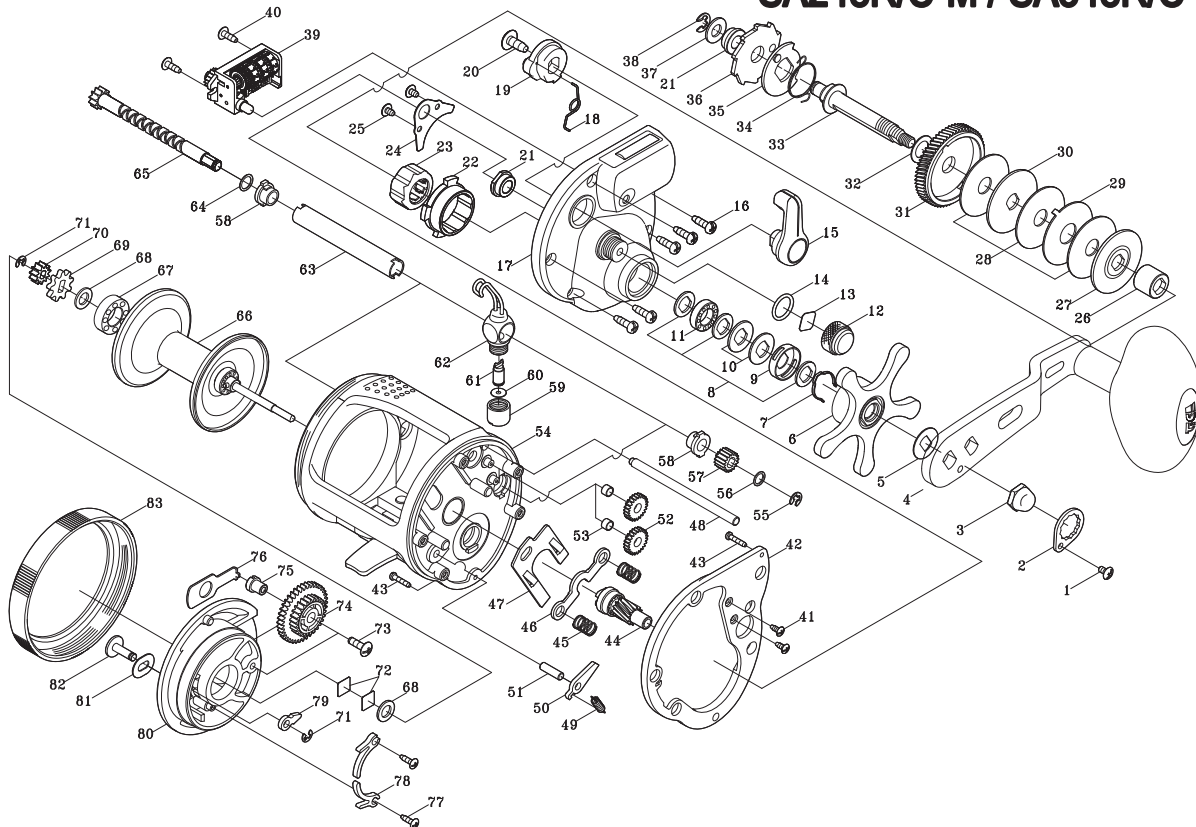

## SA248R/C-ft / SA348R/C-ft SA248R/C-M / SA348R/C-M

Key NO.	Parts No.	Parts name	Key NO.	Parts No.	Parts name
66-71	2YT-201-02	SPOOL TOTAL ASSEMBLY	51	2P1-036-01	ANTI-REVERSE PAWL PIN
1	2E2-006-01	B26M-050 SCREW	52	2G3-054-01	COUNTER GEAR A
2	2F6-043-01	ROTOR NUT HOLDING PLATE	53	2C1-084-01	COUNTER GEAR COLLAR
3	2E3-027-01	HANDLE NUT	54	2YB-140-03	BODY ASSEMBLY
4	2YH-434-01	HANDLE TOTAL ASSEMBLY	55	2E5-013-01	E3.0 RETAINER
5	2W2-044-01	KEY WASHER	56	2W1-046-01	051-068 WASHER
6	2YD-046-04	STAR DRAG LEVER ASSY	57	2G3-050-01	COUNTER GEAR
7	2L3-025-01	CLICK LEAF SPRING	58	2C2-074-01	WORM SHAFT BUSHING
8	2W2-043-01	KEY WASHER	59	2E3-014-01	LINE GUIDE NUT
9	2F8-060-01	CLICK LEAF SPRING HOLDER	60	2W1-100-01	020-068 WASHER
10	2L1-007-01	SPRING WASHER	61	2M5-005-01	LINE GUIDE PIN
11	2Z1-023-05	814-4 BALL BEARING	62	2YR-061-01	LINE GUIDE ASSEMBLY
12	2E3-048-01	CAST CONTROL NUT	63	2C4-006-01	LEVEL WIND GUARD
13	2W5-029-01	CAST CONTROL SPACER	64	2W1-087-01	060-080 WASHER
14	2E9-005-01	O RING	65	2YM-047-01	WORM SHAFT ASSEMBLY
15	2S3-022-04	CASTING BUTTON	66	2YS-142-02	SPOOL ASSEMBLY
16	2E1-009-01	A30-100 SCREW	67	2Z1-035-05	917-5 BALL BEARING
17	2YF-084-06	RIGHT SIDE COVER ASSEMBLY	68	2W1-097-01	059-100 WASHER
18	2Q3-099-01	ANTI-REVERSE RATCHET SET	69	2F3-052-01	CLICK GEAR
19	2A2-069-01	CLUTCH CAM	70	2G3-049-01	SPOOL GEAR
20	2E1-014-01	B40-100 SCREW	71	2E5-006-01	E2.5 RETAINER
21	2Z2-017-01	BUSHING	72	2W5-015-01	CAST CONTROL SPACER
22	2F8-072-01	ANTI-REVERSE RATCHET SET	73	2E2-007-01	B30M-100 SCREW
23	2YZ-013-01	ONE-WAY CLUTCH BEARING ASSEMBLY	74	2G3-053-01	IDLE GEAR
24	2F6-068-01	HOLDING PLATE	75	2E3-049-01	IDLE GEAR SHAFT
25	2E1-036-01	B26-040 SCREW	76	2F6-069-01	RETAINER
26	2A4-026-01	ONE-WAY CLUTCH INNER TUBE	77	2E1-048-01	B22-080 SCREW
27	2W2-045-01	KEY WASHER	78	2F2-020-01	CLICK SPRING
28	2W1-170-03	082-300 WASHER	79	2F4-019-01	CLICK PAWL
29	2W3-025-01	EARED WASHER	80	2F5-216-18	LEFT SIDE COVER
30	2W2-046-01	KEY WASHER	81	2W5-040-01	CLICK SWITCH WASHER
31	2G1-059-01	DRIVE GEAR	82	2F7-006-01	CLICK SWITCH
32	2W1-173-01	081-140 WASHER	83	2E3-050-05	SIDEPLATE HOLDING NUT
33	2M3-079-01	DRIVE SHAFT	SA348R/C-ft	SPECIAL PARTS	
34	2Q3-081-01	ONE-WAY CLUTCH SPRING	66-71	2YT-246-03	SPOOL TOTAL ASSEMBLY
35	2YF-082-01	ANTI-REVERSE RATCHET A	48	2P4-011-02	LEVEL WIND GUIDE
36	2YA-026-01	ANTI-REVERSE RATCHET B	54	2YB-141-04	BODY ASSEMBLY
37	2W1-169-01	061-120 WASHER	63	2C4-008-01	LEVEL WIND GUARD
38	2E5-028-01	E4.0 RETAINER	65	2YM-049-01	WORM SHAFT ASSEMBLY
39	2YF-085-01	COUNTER ASSEMBLY	66	2YS-147-03	SPOOL ASSEMBLY
40	2E1-016-02	B26-080 SCREW	SA248R/C-M	SPECIAL PARTS	
41	2E1-020-02	B22-055 SCREW	39	2YF-085-02	COUNTER ASSEMBLY
42	2F6-073-04	BODY SPACER	SA348R/C-M	SPECIAL PARTS	
43	2E1-066-01	A20-100 SCREW	66-71	2YT-246-03	SPOOL TOTAL ASSEMBLY
44	2G2-076-01	PINION GEAR	39	2YF-085-02	COUNTER ASSEMBLY
45	2Q1-080-01	YOKE SPRING	48	2P4-011-02	LEVEL WIND GUIDE
46	2A2-068-01	PINION YOKE	54	2YB-141-04	BODY ASSEMBLY
47	2F6-067-01	YOKE PLATE	63	2C4-008-01	LEVEL WIND GUARD
48	2P4-011-01	LEVEL WIND GUIDE	65	2YM-049-01	WORM SHAFT ASSEMBLY
49	2Q2-009-01	CLICK PAWL SPRING	66	2YS-147-03	SPOOL ASSEMBLY
50	2A4-055-01	ANTI-REVERSE PAWL			