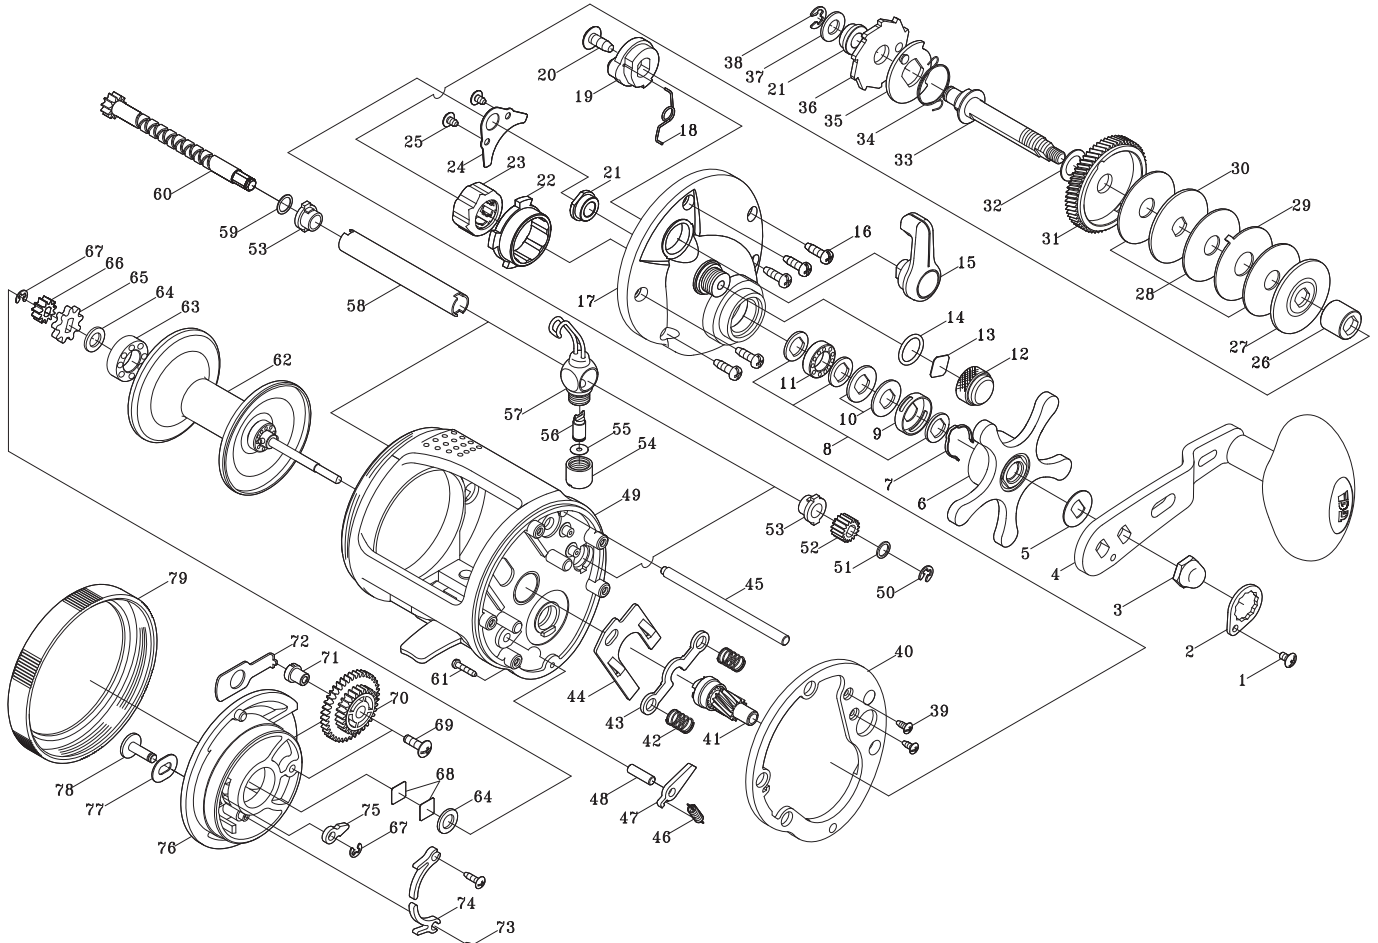

SALTWATER REEL

SEASPIRIT SA248R / SA348R

Please order by parts number, not key number
 Bitte, Best.-Nr. angeben (Nicht "key" -nr.)
 Veuillez indiquer le numero de la piece (Non "key" no.)

Key NO.	Parts No.	Parts name	Key NO.	Parts No.	Parts name
62-67	2YT-201-02	SPOOL TOTAL ASSEMBLY	44	2F6-067-01	YOKE PLATE
1	2E2-006-01	B26M-050 SCREW	45	2P4-011-01	LEVEL WIND GUIDE
2	2F6-043-01	ROTOR NUT HOLDING PLATE	46	2Q2-009-01	CLICK PAWL SPRING
3	2E3-027-01	HANDLE NUT	47	2A4-055-01	ANTI-REVERSE PAWL
4	2YH-434-01	HANDLE TOTAL ASSEMBLY	48	2P1-036-01	ANTI-REVERSE PAWL PIN
5	2W2-044-01	KEY WASHER	49	2YB-140-03	BODY ASSEMBLY
6	2YD-046-04	STAR DRAG LEVER ASSY	50	2E5-013-01	E3.0 RETAINER
7	2L3-025-01	CLICK LEAF SPRING	51	2W1-046-01	051-068 WASHER
8	2W2-043-01	KEY WASHER	52	2G3-050-01	COUNTER GEAR
9	2F8-060-01	CLICK LEAF SPRING HOLDER	53	2C2-074-01	WORM SHAFT BUSHING
10	2L1-007-01	SPRING WASHER	54	2E3-014-01	LINE GUIDE NUT
11	2Z1-023-05	814-4 BALL BEARING	55	2W1-100-01	020-068 WASHER
12	2E3-048-01	CAST CONTROL NUT	56	2M5-005-01	LINE GUIDE PIN
13	2W5-029-01	CAST CONTROL SPACER	57	2YR-061-01	LINE GUTDE ASSEMBLY
14	2E9-005-01	O RING	58	2C4-006-01	LEVEL WIND GUARD
15	2S3-022-04	CASTING BUTTON	59	2W1-087-01	060-080 WASHER
16	2E1-009-01	A30-100 SCREW	60	2YM-047-01	WORM SHAFT ASSEMBLY
17	2F5-231-09	RIGHT SIDE COVER	61	2E1-066-01	A20-100 SCREW
18	2Q3-099-01	ANTI-REVERSE RATCHET SET	62	2YS-142-02	SPOOL ASSEMBLY
19	2A2-069-01	CLUTCH CAM	63	2Z1-035-05	917-5 BALL BEARING
20	2E1-014-01	B40-100 SCREW	64	2W1-097-01	059-100 WASHER
21	2Z2-017-01	BUSHING	65	2F3-052-01	CLICK GEAR
22	2F8-072-01	ANTI-REVERSE RATCHET SET	66	2G3-049-01	SPOOL GEAR
23	2YZ-013-01	ONE-WAY CLUTCH BEARING ASSEMBLY	67	2E5-006-01	E2.5 RETAINER
24	2F6-068-01	HOLDING PLATE	68	2W5-015-01	CAST CONTROL SPACER
25	2E1-036-01	B26-040 SCREW	69	2E2-007-01	B30M-100 SCREW
26	2A4-026-01	ONE-WAY CLUTCH INNER TUBE	70	2G3-053-01	IDLE GEAR
27	2W2-045-01	KEY WASHER	71	2E3-049-01	IDLE GEAR SHAFT
28	2W1-170-03	082-300 WASHER	72	2F6-069-01	RETAINER
29	2W3-025-01	EARED WASHER	73	2E1-048-01	B22-080 SCREW
30	2W2-046-01	KEY WASHER	74	2F2-020-01	CLICK SPRING
31	2G1-059-01	DRIVE GEAR	75	2F4-019-01	CLICK PAWL
32	2W1-173-01	081-140 WASHER	76	2F5-216-18	LEFT SIDE COVER
33	2M3-079-01	DRIVE SHAFT	77	2W5-040-01	CLICK SWITCH WASHER
34	2Q3-081-01	ONE-WAY CLUTCH SPRING	78	2F7-006-01	CLICK SWITCH
35	2YF-082-01	ANTI-REVERSE RATCHET A	79	2E3-050-05	SIDEPLATE HOLDING NUT
36	2YA-026-01	ANTI-REVERSE RATCHET B	SA348R	SPECIAL PARTS	
37	2W1-169-01	061-120 WASHER	62-67	2YT-246-03	SPOOL TOTAL ASSEMBLY
38	2E5-028-01	E4.0 RETAINER	45	2P4-011-02	LEVEL WIND GUIDE
39	2E1-020-02	B22-055 SCREW	49	2YB-141-04	BODY ASSEMBLY
40	2F6-074-03	BODY SPACER	58	2C4-008-01	LEVEL WIND GUARD
41	2G2-076-01	PINION GEAR	60	2YM-049-01	WORM SHAFT ASSEMBLY
42	2Q1-080-01	YOKE SPRING	62	2YS-147-03	SPOOL ASSEMBLY
43	2A2-068-01	PINION YOKE			