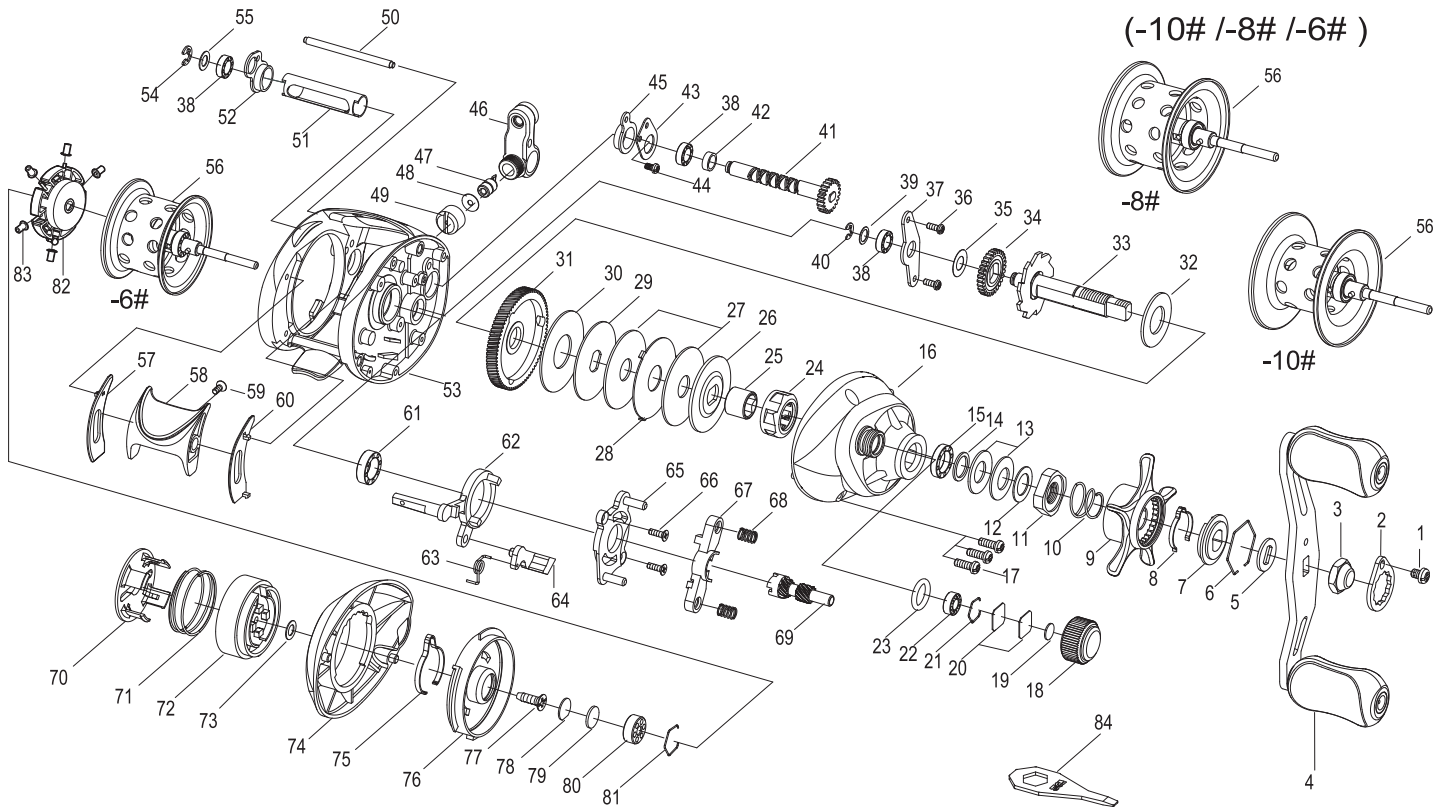

BAIT CASTING REEL

TACTICA

KS50H

(-10# / -8# / -6#)

Key NO.	Parts No.	Parts name
1	2E2-089-01	A26M-045 SCREW
2	2F6-043-02	ROTOR NUT HOLDING PLATE
3	2E3-075-01	HANDLE NUT
4	2YH-309-02	HANDEL TOTAL ASSEMBLY
5	2W2-058-01	KEY WASH
6	2E4-018-01	RETAINER
7	2F8-050-01	CLICK LEAF SPRING HOLDER
8	2L3-029-01	CLICK LEAF SPRING
9	2D4-008-02	STAR DRAG LEVER
10	2Q1-052-01	STAR DRAG SPRING
11	2E3-029-01	STAR DRAG NUT
12	2W1-020-01	081-130 WASHER
13	2L1-004-01	SPRING WASHER
14	2W1-035-05	080-105 WASHER
15	2Z1-024-05	812-2.5 BALL BEARING
16	2F5-409-04	RIGHT SIDE COVER
17	2E2-031-01	A26M-075 SCREW
18	2E3-077-01	CAST CONTROL NUT
19	2W5-026-01	SPACER
20	2W5-029-01	CAST CONTROL SPACER
21	2E4-019-01	BEARING RETAINER
22	2Z1-029-05	408-3 BALL BEARING
23	2E9-005-01	O RING
24	2YZ-007-01	ONE-WAY CLUTCH BEARING ASSEMBLY
25	2A4-073-01	ONE-WAY CLUTCH INNER TUBE
26	2W2-072-01	KEY WASHER
27	2W1-228-01	082-230 WASHER
28	2W3-036-01	EARED WASHER
29	2W2-073-01	KEY WASHER
30	2W1-227-01	125-250 WASHER
31	2G1-133-01	DRIVE GEAR
32	2W1-083-02	103-200 WASHER
33	2YM-094-01	DRIVE SHAFT ASSEMBLY
34	2G3-027-01	IDLE GEAR
35	2W1-075-01	051-100 WASHER
36	2E2-044-01	A20M-050 SCREW
37	2F6-036-01	DRIVE SHAFT RETAINER
38	2Z1-001-05	508-2.5 BALL BEARING
39	2W1-124-01	045-065 WASHER
40	2E5-006-01	E2.5 RETAINER
41	2YM-026-01	WORM SHAFT ASSEMBLY
42	2C1-055-01	SPACER
43	2W5-041-01	SPACER
44	2E2-050-01	A20M-035 SCREW