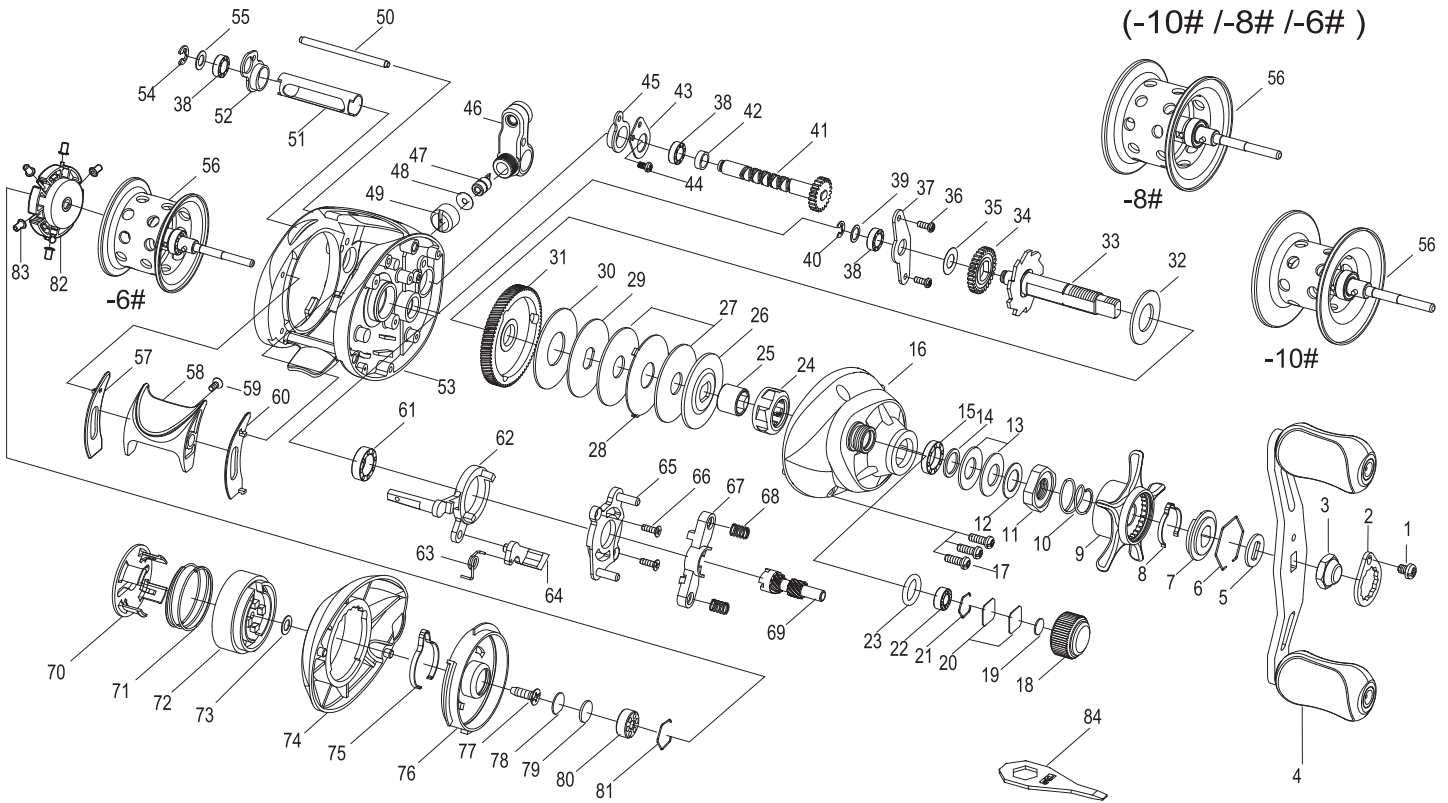

BAIT CASTING REEL

TACTICA

KC50H

(-10# / -8# / -6#)

Key NO.	Parts No.	Parts name
1	2E2-089-01	A26M-045 SCREW
2	2F6-043-02	ROTOR NUT HOLDING PLATE
3	2E3-075-01	HANDLE NUT
4	2YH-309-03	HANDLE TOTAL ASSEMBLY
5	2W2-058-01	KEY WASH
6	2E4-018-01	RETAINER
7	2F8-050-01	CLICK LEAF SPRING HOLDER
8	2L3-029-01	CLICK LEAF SPRING
9	2D4-008-04	STAR DRAG LEVER
10	2Q1-052-01	STAR DRAG SPRING
11	2E3-029-01	STAR DRAG NUT
12	2W1-020-01	081-130 WASHER
13	2L1-004-01	SPRING WASHER
14	2W1-035-05	080-105 WASHER
15	2Z1-024-05	812-2.5 BALL BEARING
16	2F5-409-03	RIGHT SIDE COVER
17	2E2-031-01	A26M-075 SCREW
18	2E3-077-01	CAST CONTROL NUT
19	2W5-026-01	SPACER
20	2W5-029-01	CAST CONTROL SPACER
21	2E4-019-01	BEARING RETAINER
22	2Z1-029-05	408-3 BALL BEARING
23	2E9-005-01	O RING
24	2YZ-007-01	ONE-WAY CLUTCH BEARING ASSEMBLY
25	2A4-073-01	ONE-WAY CLUTCH INNER TUBE
26	2W2-072-01	KEY WASHER
27	2W1-228-01	082-230 WASHER
28	2W3-036-01	EARED WASHER
29	2W2-073-01	KEY WASHER
30	2W1-227-01	125-250 WASHER
31	2G1-133-01	DRIVE GEAR
32	2W1-083-02	103-200 WASHER
33	2YM-094-01	DRIVE SHAFT ASSEMBLY
34	2G3-027-01	IDLE GEAR
35	2W1-075-01	051-100 WASHER
36	2E2-044-01	A20M-050 SCREW
37	2F6-036-01	DRIVE SHAFT RETAINER
38	2Z1-001-05	508-2.5 BALL BEARING
39	2W1-124-01	045-065 WASHER
40	2E5-006-01	E2.5 RETAINER
41	2YM-026-01	WORM SHAFT ASSEMBLY
42	2C1-055-01	SPACER
43	2W5-041-01	SPACER
44	2E2-050-01	A20M-035 SCREW

Key NO.	Parts No.	Parts name
45	2C2-059-01	WORM SHAFT BUSH A
46	2YR-071-01	LINE GUIDE ASSEMBLY
47	2M5-006-01	LINE GUIDE PIN
48	2W1-100-01	020-068 WASHER
49	2E3-028-01	LINE GUIDE NUT
50	2P4-007-01	OSCILLATING SLIDER PIN
51	2C4-009-01	LEVEL WIND GUARD
52	2C2-060-01	WORM SHAFT BUSH B
53	2B1-162-01	BODY
54	2E5-013-01	E3.0 RETAINER
55	2W1-079-01	040-070 WASHER
56	2YT-460-01	SPOOL TOTAL ASSEMBLY
57	2C4-026-01	CASTING BAR GUIDE B
58	2S3-030-01	CASTING BAR
59	2E2-030-02	F20M-050 SCREW
60	2C4-025-01	CASTING BAR GUIDE A
61	2Z1-010-05	812-3.5 BALL BEARING
62	2A2-095-01	CLUTCH CAM ASSEMBLY
63	2Q3-063-01	CLUTCH PAWL SPRING
64	2A4-036-01	CLUTCH PAWL
65	2F8-042-01	CLUTCH CAM RETAINER
66	2E2-068-02	F20M-065 SCREW
67	2A2-043-01	PINION YOKE
68	2Q1-031-01	YOKE SPRING
69	2G2-047-01	PINION GEAR
70	2F5-327-01	LOCKER NUT
71	2Q1-098-01	SPRING
72	2F7-008-05	COVER LOCKER
73	2W1-079-01	040-070 WASHER
74	2F5-424-03	LEFT SIDE COVER
75	2L3-040-01	CLICK LEAF SPRING
76	2YF-160-01	CENTRIFUGAL DRAG SET ASSEMBLY
77	2E1-068-01	F30-100 SCREW
78	2W5-079-04	CAST CONTROL SPACER
79	2W5-078-01	SPACER
80	2Z1-015-02	310-4 BALL BEARING
81	2E4-011-01	BEARING RETAINER
82	2D3-061-01	BUFFER
83	2C2-107-01	BRAKE COLLAR
84	2X3-004-02	WRECH
-8#	SPECIAL PARTS	
56	2YT-351-04	SPOOL TOTAL ASSEMBLY
-10#	SPECIAL PARTS	
56	2YT-426-04	SPOOL TOTAL ASSEMBLY