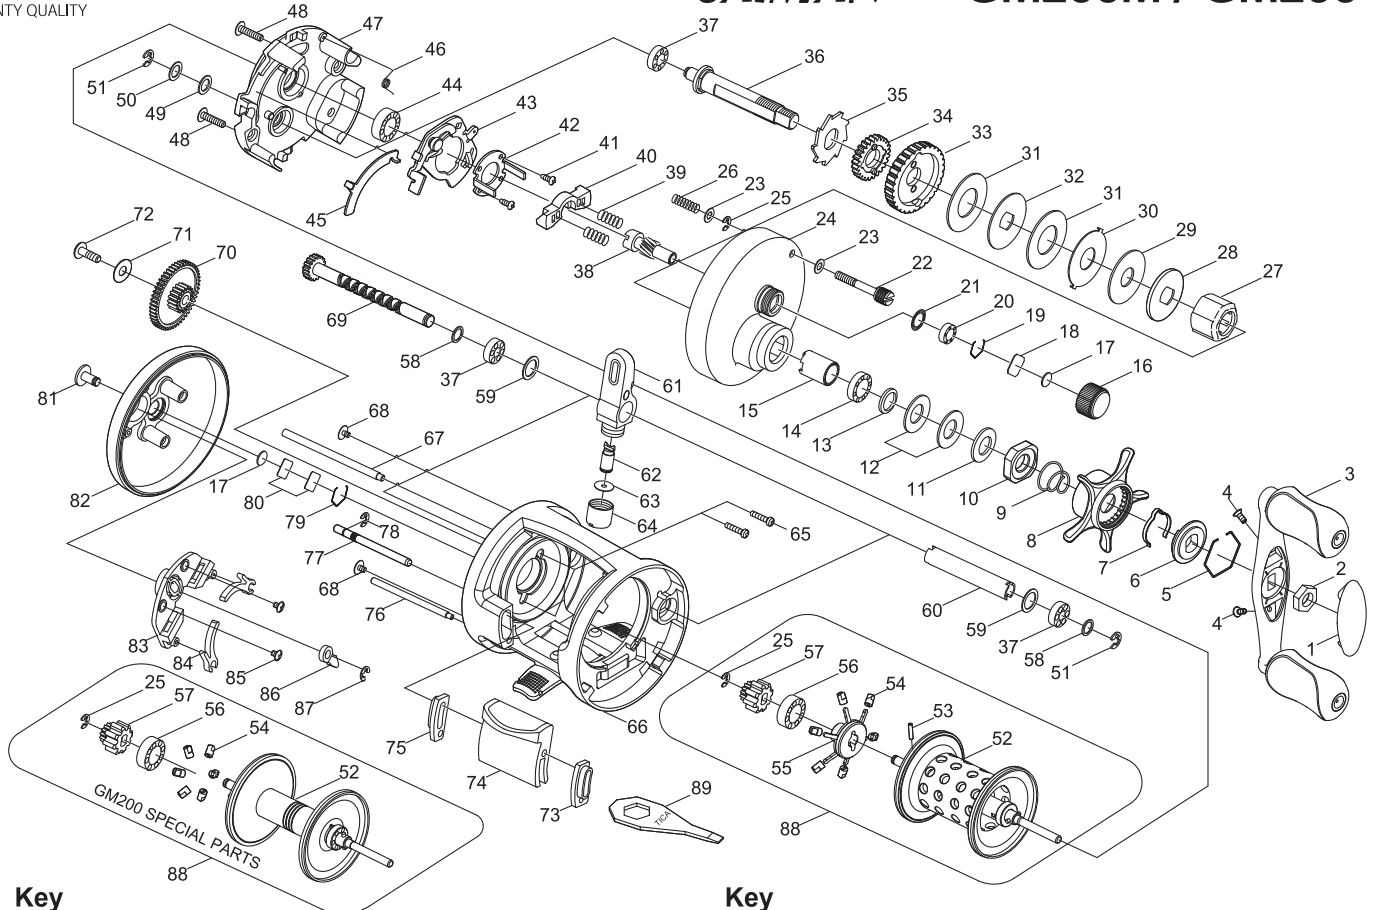

# GM200M / GM200

**Key No.**

**Parts No.**

**Parts name**

1	2F5-097-01	HANDLE NUT CAP
2	2E3-016-01	NUT
3	2YH-079-04	HANDLE TOTAL ASSEMBLY
4	2E2-030-02	F20M-050 SCREW
5	2E4-018-01	RETAINER
6	2F8-050-01	CLICK LEAF SPRING HOLDER
7	2L3-029-01	CLICK LEAF SPRING
8	2D4-008-05	STAR DRAG LEVER
9	2Q1-052-01	STAR DRAG SPRING
10	2E3-029-01	STAR DRAG NUT
11	2W1-020-01	081-130 WASHER
12	2L1-004-01	SPRING WASHER
13	2W1-035-05	080-105 WASHER
14	2Z1-024-05	812-2.5 BALL BEARING
15	2A4-022-01	ONE-WAY CLUTCH INNER TUBE
16	2E3-024-01	CAST CONTROL NUT
17	2W5-026-01	SPACER
18	2W5-029-01	CAST CONTROL SPACER
19	2E4-019-01	BEARING RETAINER
20	2Z1-001-05	508-2.5 BALL BEARING
21	2E9-005-01	O RING
22	2E0-011-01	RIGHT SIDE COVER SCREW
23	2W1-132-01	036-060 WASHER
24	2YF-033-23	RIGHT SIDE COVER ASSEMBLY
25	2E5-006-01	E2.5 RETAINER
26	2Q1-056-01	RIGHT SIDE COVER SCREW SPRING
27	2YZ-007-01	ONE-WAY CLUTCH BEARING ASSEMBLY
28	2W2-032-01	KEY WASHER
29	2W1-126-01	082-210 WASHER
30	2W3-017-01	EARED WASHER
31	2W1-111-01	100-230 WASHER
32	2W2-025-01	KEY WASHER
33	2G1-027-01	DRIVE GEAR
34	2YG-023-01	OSCILLATING GEAR ASSEMBLY
35	2A3-027-01	RATCHET
36	2M3-053-01	DRIVE SHAFT
37	2Z1-018-05	510-3 BALL BEARING
38	2G2-010-01	PINION GEAR
39	2Q1-031-01	YOKE SPRING
40	2A2-039-01	PINION YOKE
41	2E2-047-01	A20M-065 SCREW
42	2F8-030-01	CLUTCH CAM RETAINER
43	2YA-035-01	CLUTCH CAM ASSEMBLY
44	2Z1-010-05	812-3.5 BALL BEARING
45	2M2-003-01	CLUTCH PLATE
46	2Q3-086-01	RETRACTOR SPRING
47	2F8-039-01	GEAR SETTING PLATE